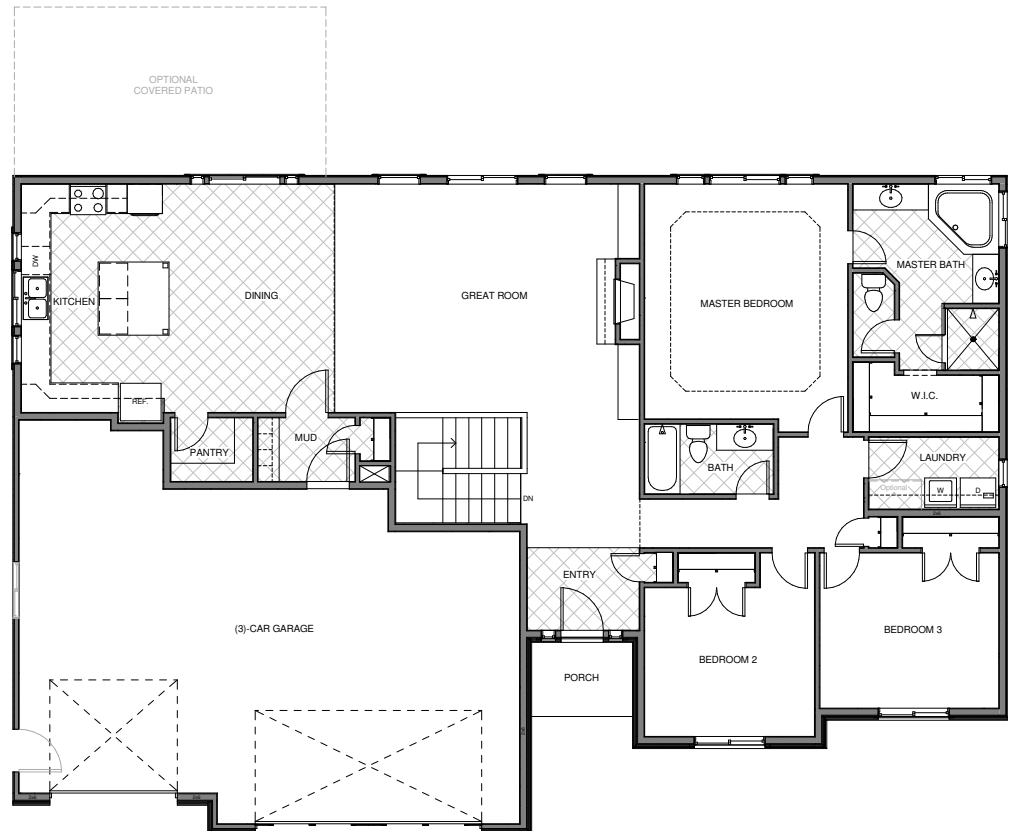

VICTORIA

Elevation A

Main Level

Total Finished Square Footage 2046

Total Unfinished Square Footage 2056

Total Square Footage 4102

Finished Bedrooms 3

Finished Bathrooms 2