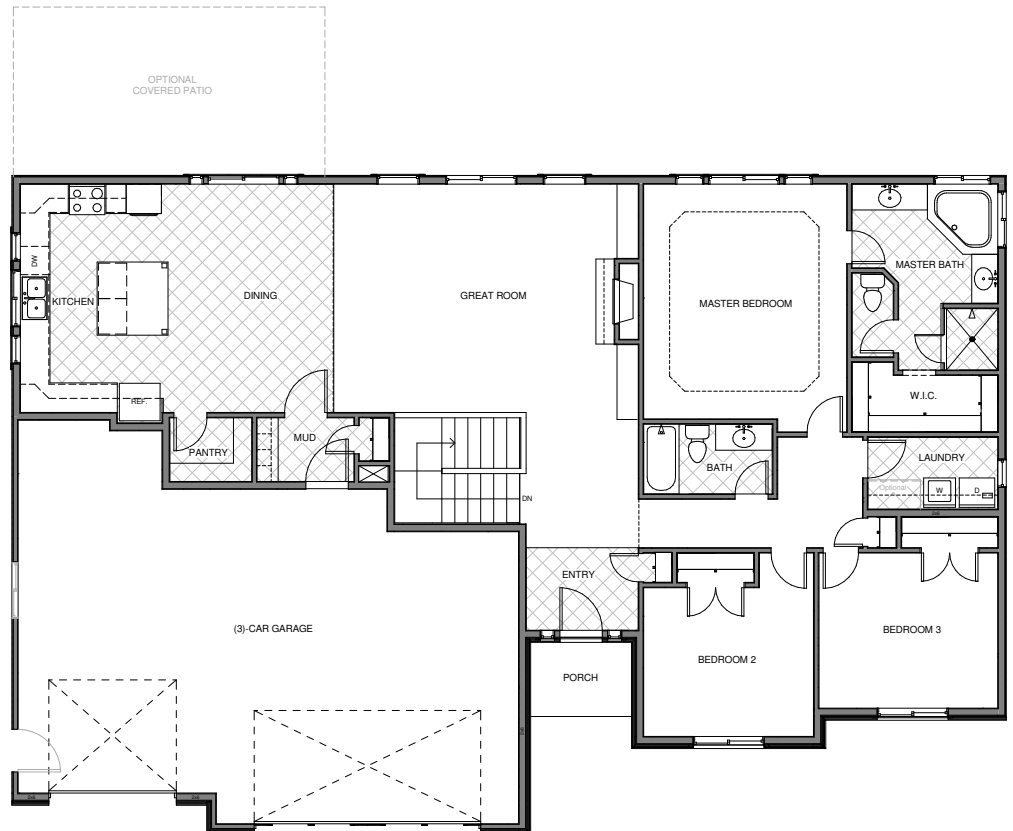

# VERONICA

Elevation A

## Main Level

**Total Finished Square Footage**

2046

**Total Unfinished Square Footage**

2056

**Total Square Footage**

4102

**Finished Bedrooms**