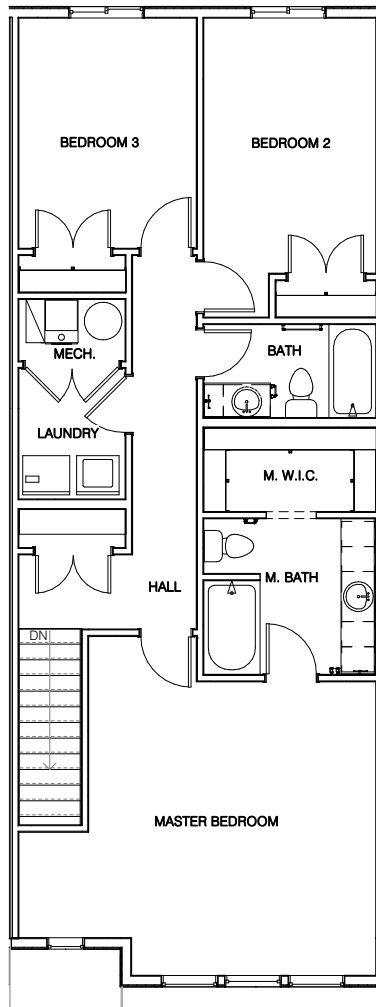

SPRINGVILLE TOWNS

UNIT A

Total Square Footage 1617

Finished Bedrooms 3

Finished Bathrooms 2 ½

Quartz countertops throughout

Custom cabinetry

9' ceilings on the main

Luxury vinyl tile flooring

½ bath with pedestal sink

Large primary bath

Large walk-in closet

Finished laundry room

2-car garage

Upper Level

Main Level