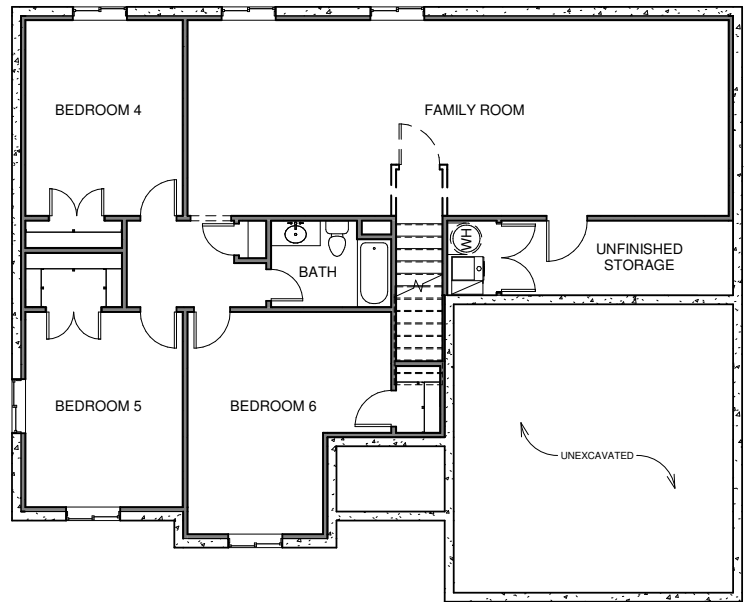

ASHIA R S

Total Finished Square Footage 1683

Total Unfinished Square Footage 1683

Total Square Footage 3366

Finished Bedrooms 3

Finished Bathrooms 2

Available with optional 3-Car garage

Includes finished laundry room

Main Level

Basement

Notes
