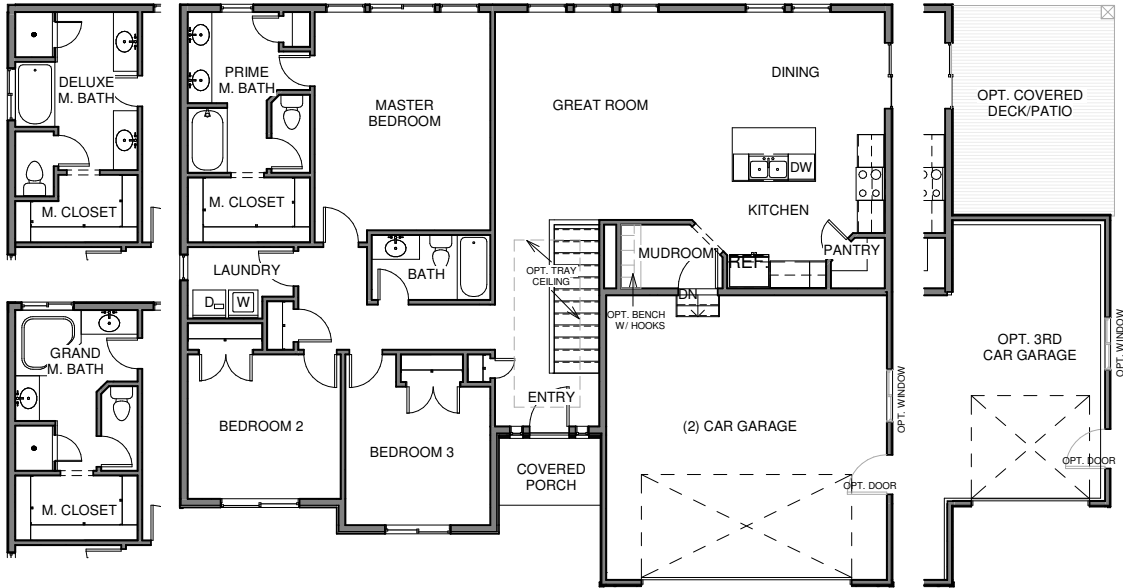

ASHIA R S

Total Finished Square Footage 1683

Total Unfinished Square Footage 1683

Total Square Footage 3366

Finished Bedrooms 3

Finished Bathrooms 2

Available with optional 3-Car garage

Includes finished laundry room

Main Level

Basement

Notes
