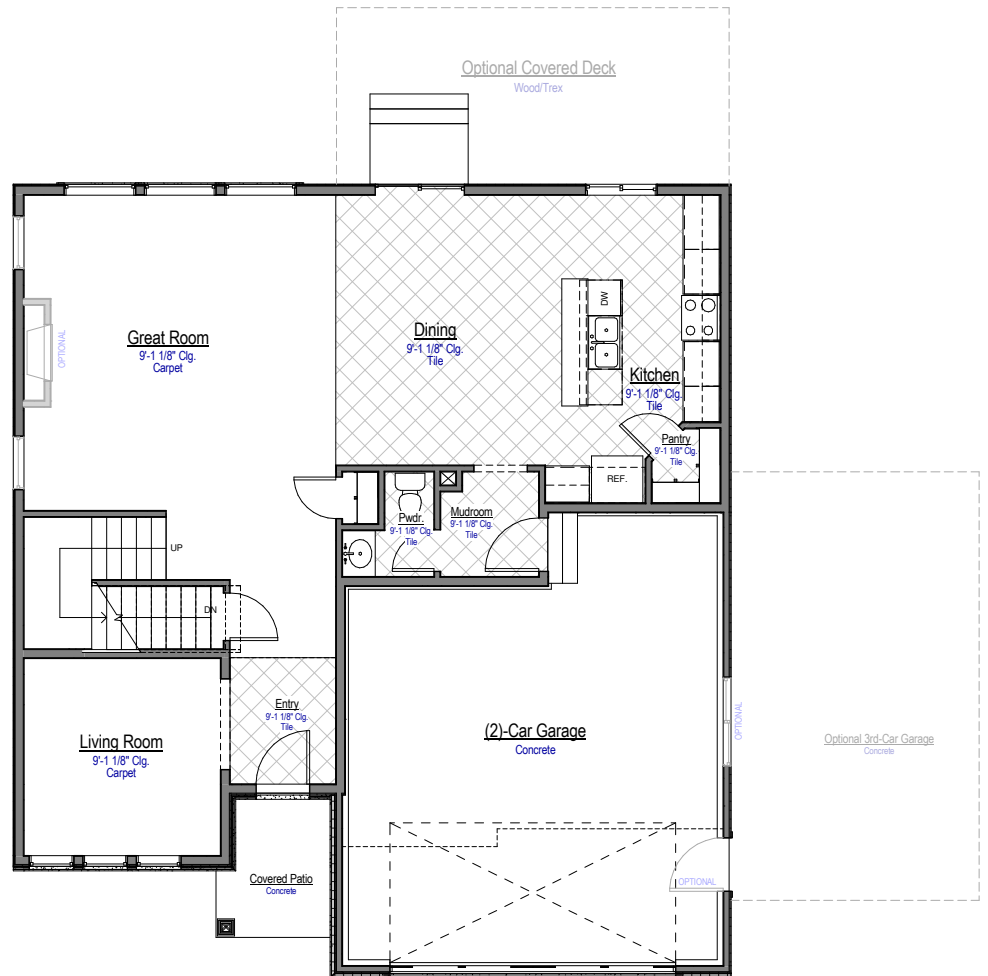

KEY

Elevation A

Main Level

Total Finished Square Footage 2393

Total Unfinished Square Footage 1123

Total Square Footage 3516

Finished Bedrooms 4

Finished Bathrooms 2 1/2

Includes 3-car garage

Includes living room / study on main level

Includes finished laundry room

All renderings are artists' conception. Continuing a policy of constant design and pricing improvement, we reserve the right of price, product or design change without obligation to notify.