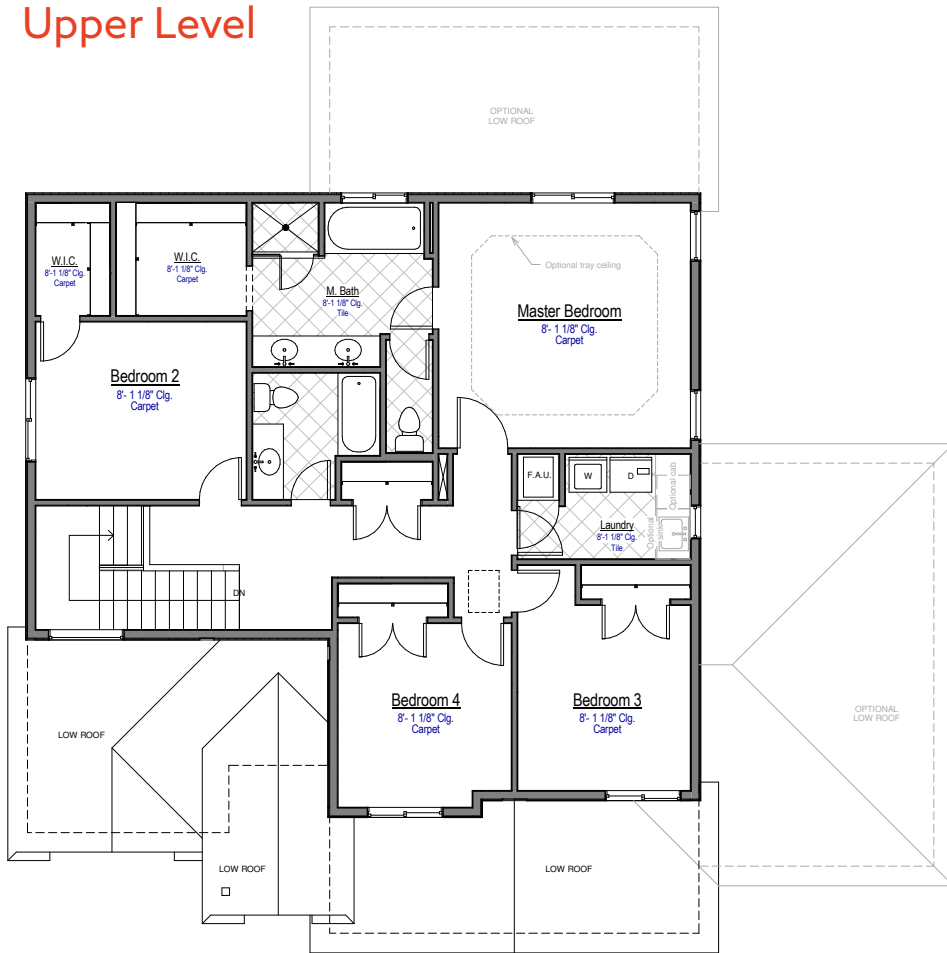

Upper Level