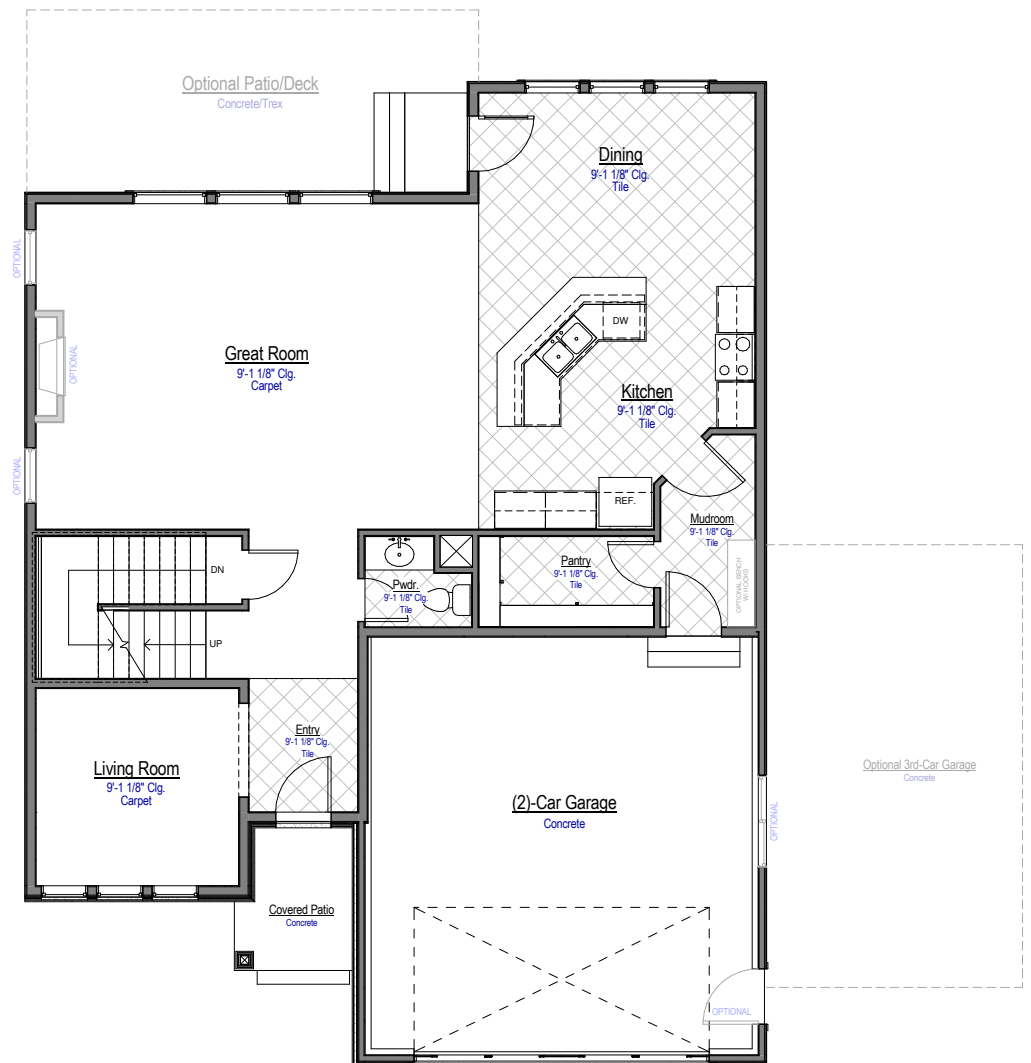

SARAH

Elevation A

Main Level

Total Finished Square Footage 2711

Total Unfinished Square Footage 1289

Total Square Footage 4000

Finished Bedrooms 6

Finished Bathrooms 3 1/2

Available with optional 3-Car garage

Includes living room / study on main level

Includes finished laundry room

801.383.3252

See more at jthomashomes.com

All renderings are artists' conception. Continuing a policy of constant design and pricing improvement, we reserve the right of price, product or design change without obligation to notify.