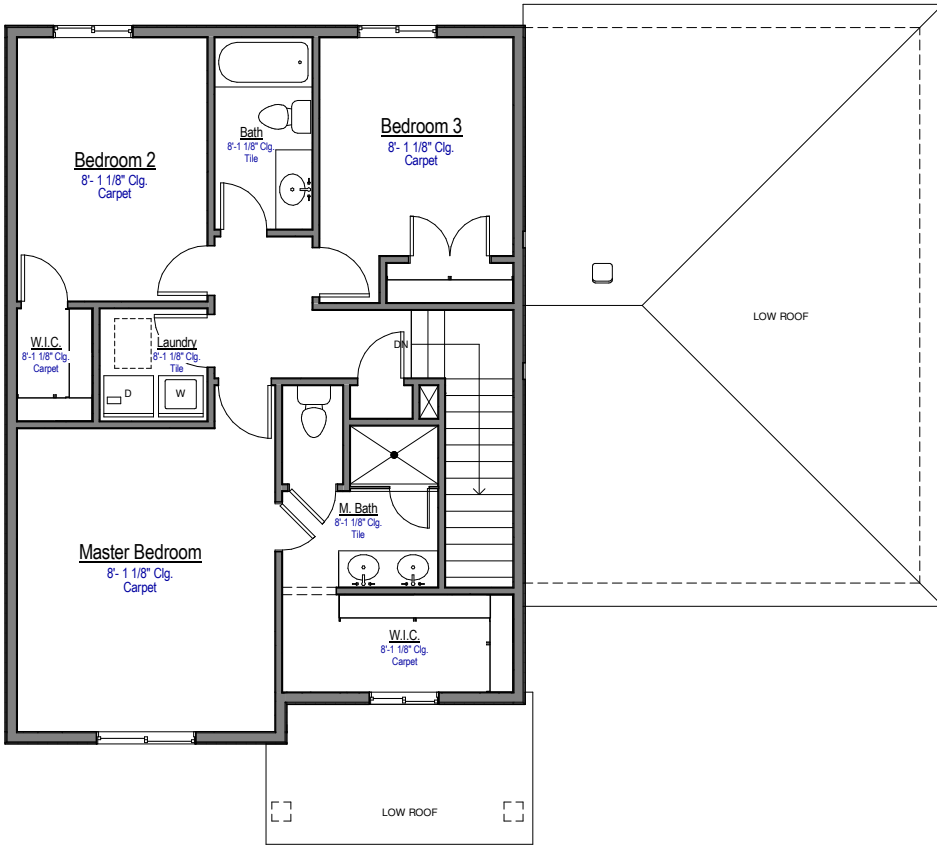

W
E
N
E
R

Elevation A

Main Level

- Total Finished Square Footage 1824
- Total Unfinished Square Footage 835
- Total Square Footage 2659
- Finished Bedrooms 3
- Finished Bathrooms 2 1/2
- Includes 3-car garage
- Includes finished laundry room

Upper Level

Notes

Basement