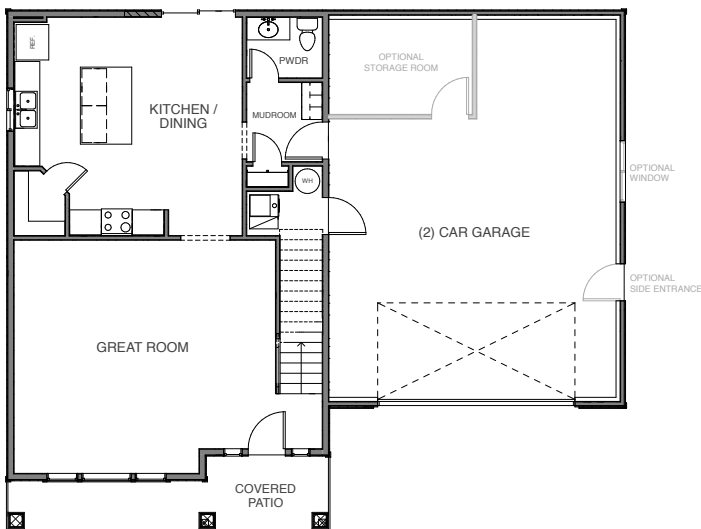

# WENZEL

**Total Finished Square Footage** 1936

**Large master bedroom with ensuite bathroom and walk-in closet**

**Optional storage room in extra deep tandem garage**

**Finished Bedrooms** 3

**Optional 456 sq ft bonus room above the garage**

**Optional double sinks in master bath**

**Finished Bathrooms** 2 1/2

**Optional kitchen layout with 10' kitchen island**

**Optional 3-car garage**

## Main Level