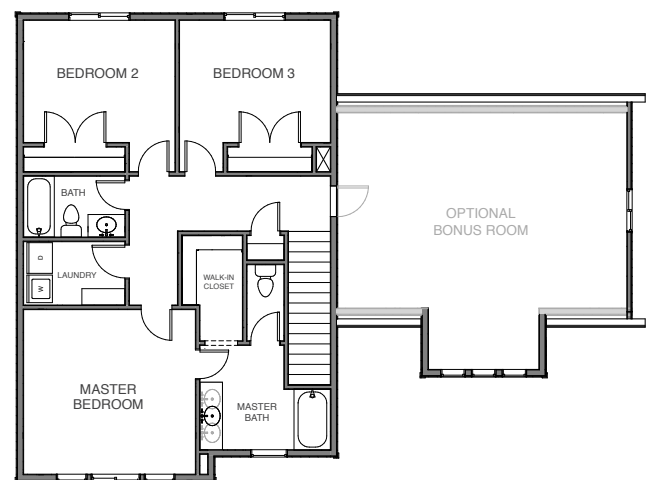

Upper Level

All renderings are artists' conception. Continuing a policy of constant design and pricing improvement, we reserve the right of price, product or design change without obligation to notify.

801.383.1911
See more at jthomashomes.com