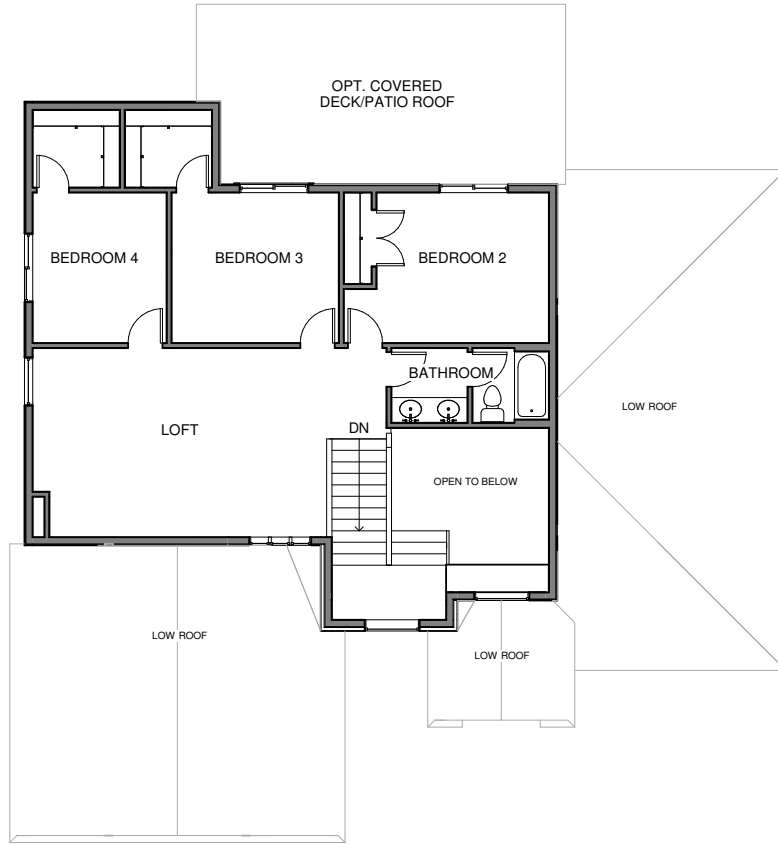

RACHEL

Main Level

- Total Finished Square Footage** 2607
- Total Unfinished Square Footage** 1665
- Total Square Footage** 4272
- Finished Bedrooms** 4
- Finished Bathrooms** 2 1/2
- Finished laundry room with optional sink/cabinets**
- Master on main**
- Optional 3-car garage**
- Optional covered deck/patio**

Upper Level

Basement