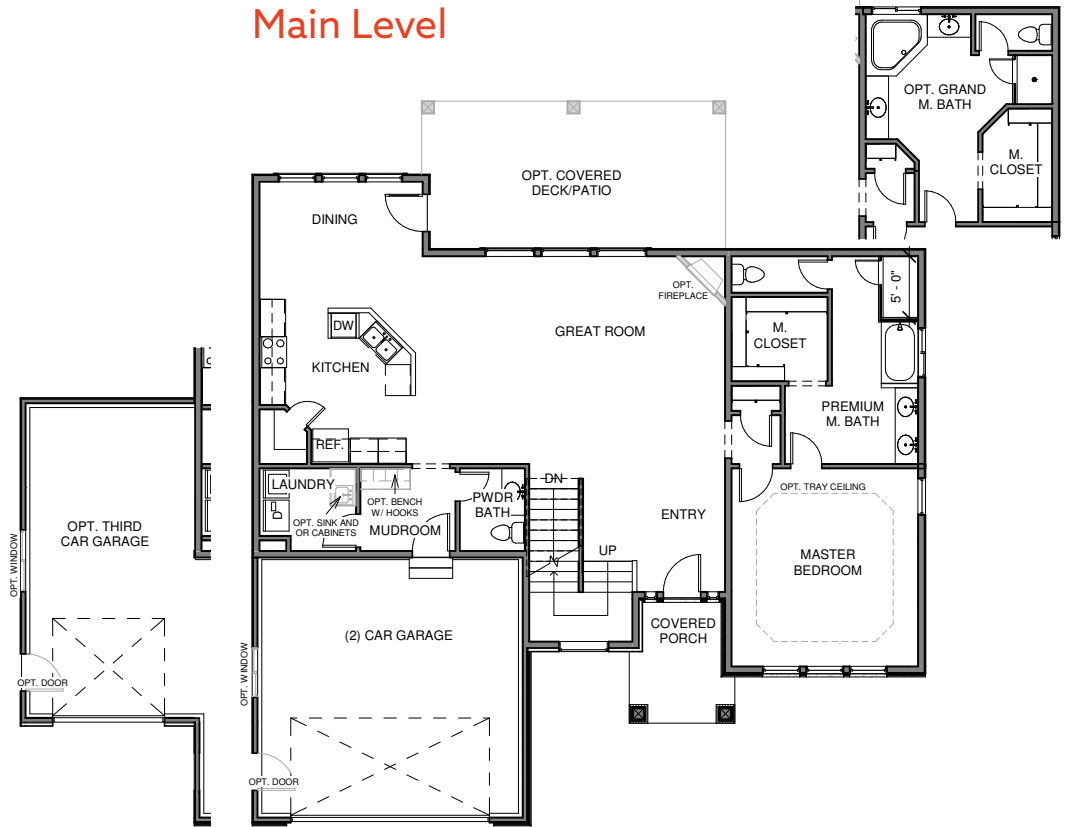

RACHEL

Main Level

- Total Finished Square Footage** 2607
- Total Unfinished Square Footage** 1665
- Total Square Footage** 4272
- Finished Bedrooms** 4
- Finished Bathrooms** 2 1/2
- Finished laundry room with optional sink/cabinets**
- Master on main**
- Optional 3-car garage**
- Optional covered deck/patio**

Upper Level

Basement