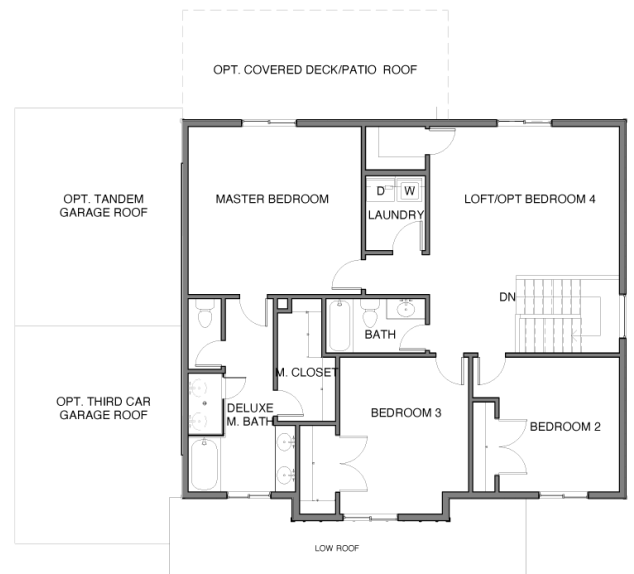

Upper Level

All renderings are artists' conception. Continuing a policy of constant design and pricing improvement, we reserve the right of price, product or design change without obligation to notify.

801.383.1911
See more at jthomashomes.com