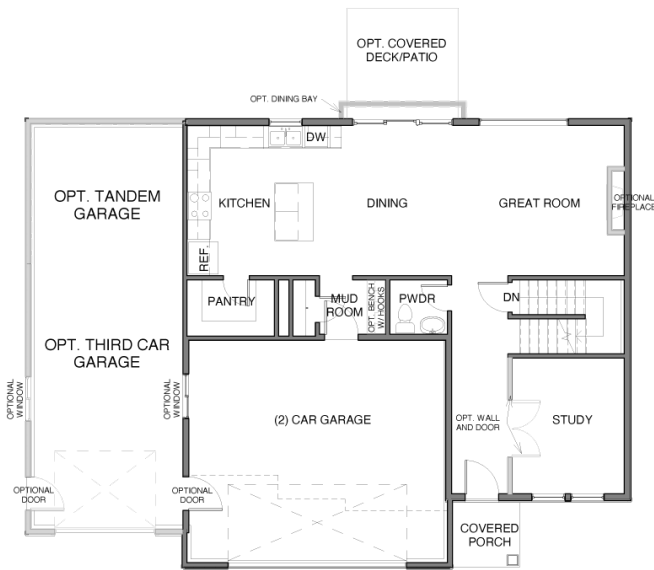

QUNCEE

Finished Square Footage	2413	Large master bedroom with ensuite bathroom and walk-in closet	Extra-large loft or optional 4th bedroom off of 2nd floor landing
Total Square Footage	3364	Convenient study/office off of main entry	Optional covered deck/patio
Finished Bedrooms	3	Gourmet kitchen with walk-in pantry	Optional 3-car tandem garage
Finished Bathrooms	2 1/2		

Main Level

Upper Level

All renderings are artists' conception. Continuing a policy of constant design and pricing improvement, we reserve the right of price, product or design change without obligation to notify.

801.383.1911
See more at jthomashomes.com