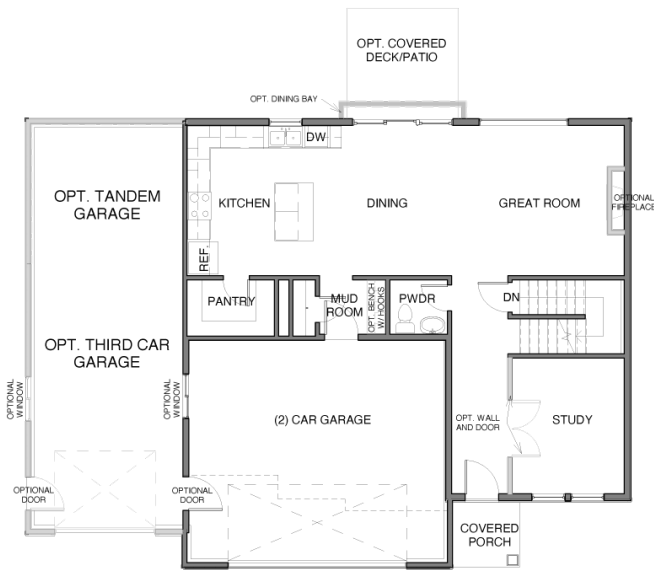

QUNCEE

Finished Square Footage	2413	Large master bedroom with ensuite bathroom and walk-in closet	Extra-large loft or optional 4th bedroom off of 2nd floor landing
Total Square Footage	3364	Convenient study/office off of main entry	Optional covered deck/patio
Finished Bedrooms	3	Gourmet kitchen with walk-in pantry	Optional 3-car tandem garage
Finished Bathrooms	2 ½		

Main Level

Upper Level

All renderings are artists' conception. Continuing a policy of constant design and pricing improvement, we reserve the right of price, product or design change without obligation to notify.

801.383.1911
See more at jthomashomes.com