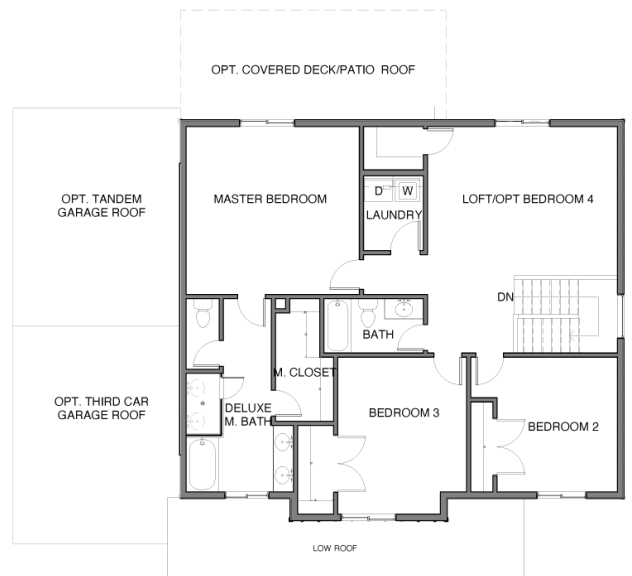

Upper Level

All renderings are artists' conception. Continuing a policy of constant design and pricing improvement, we reserve the right of price, product or design change without obligation to notify.

801.383.1911
See more at jthomashomes.com