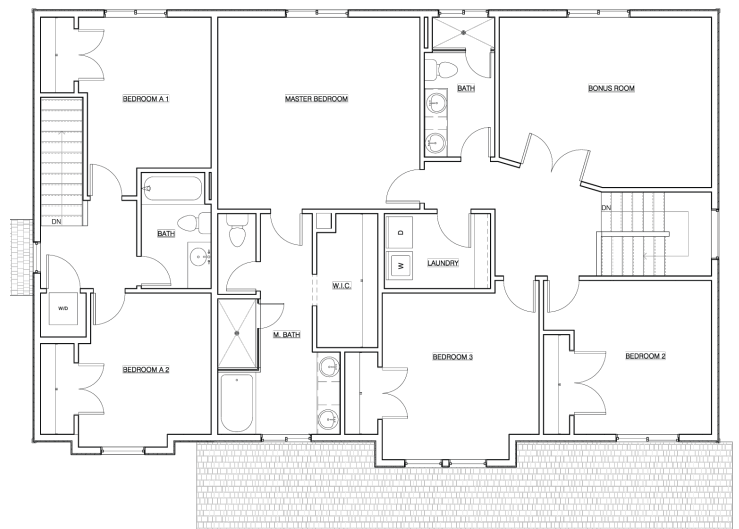

All renderings are artists' conception. Continuing a policy of constant design and pricing improvement, we reserve the right of price, product or design change without obligation to notify.

801.383.1911
See more at jthomashomes.com