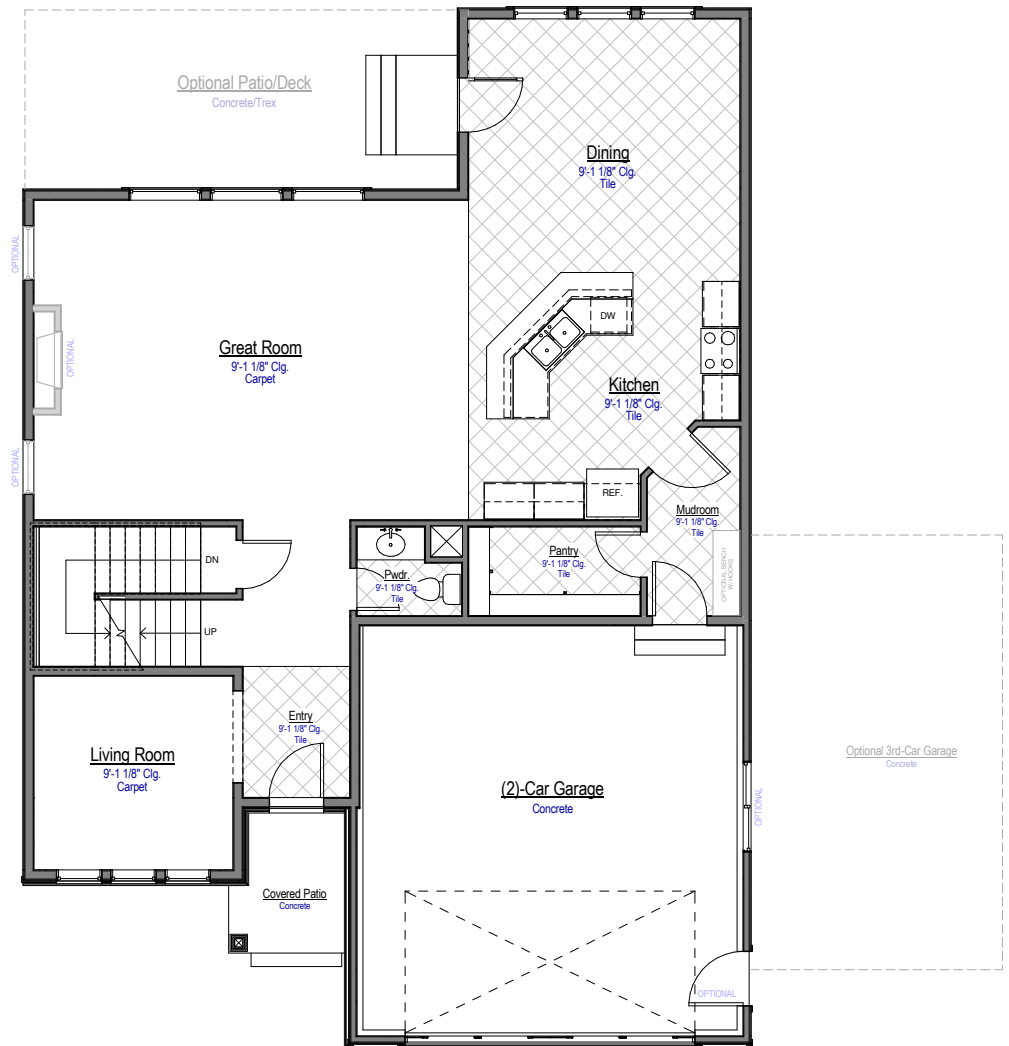

MONICA

Elevation A

Main Level

Total Finished Square Footage 2724

Total Unfinished Square Footage 1353

Total Square Footage 4077

Finished Bedrooms 5

Finished Bathrooms 3 1/2

Available with optional 3-Car garage

Includes living room / study on main level

Includes finished laundry room

801.383.3252

See more at jthomashomes.com

All renderings are artists' conception. Continuing a policy of constant design and pricing improvement, we reserve the right of price, product or design change without obligation to notify.