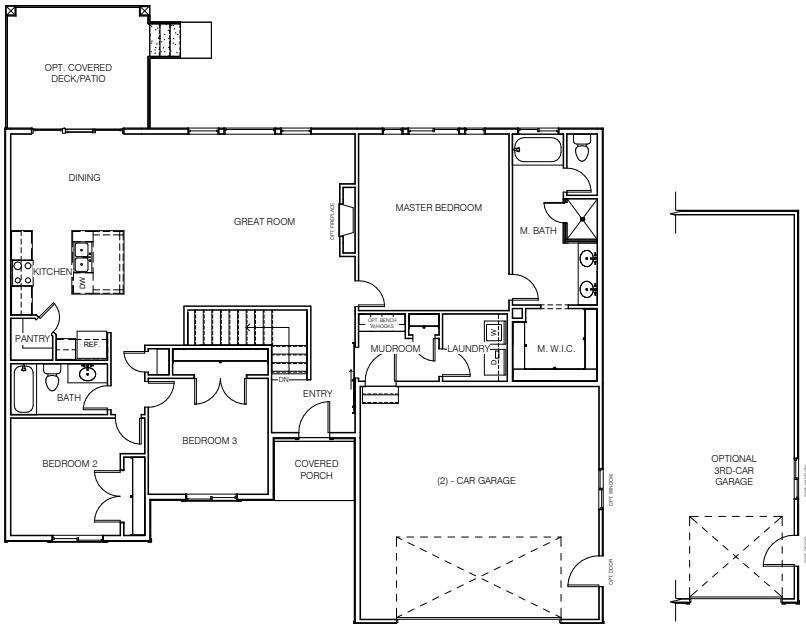

# MCKAYLA

<b>Total Finished Square Footage</b>	1711	<b>Finished Bedrooms</b>	3	<b>Optional 3-car garage</b>
<b>Total Square Footage</b>	3142	<b>Finished Bathrooms</b>	2	<b>Optional covered deck/patio</b>

## Main Level