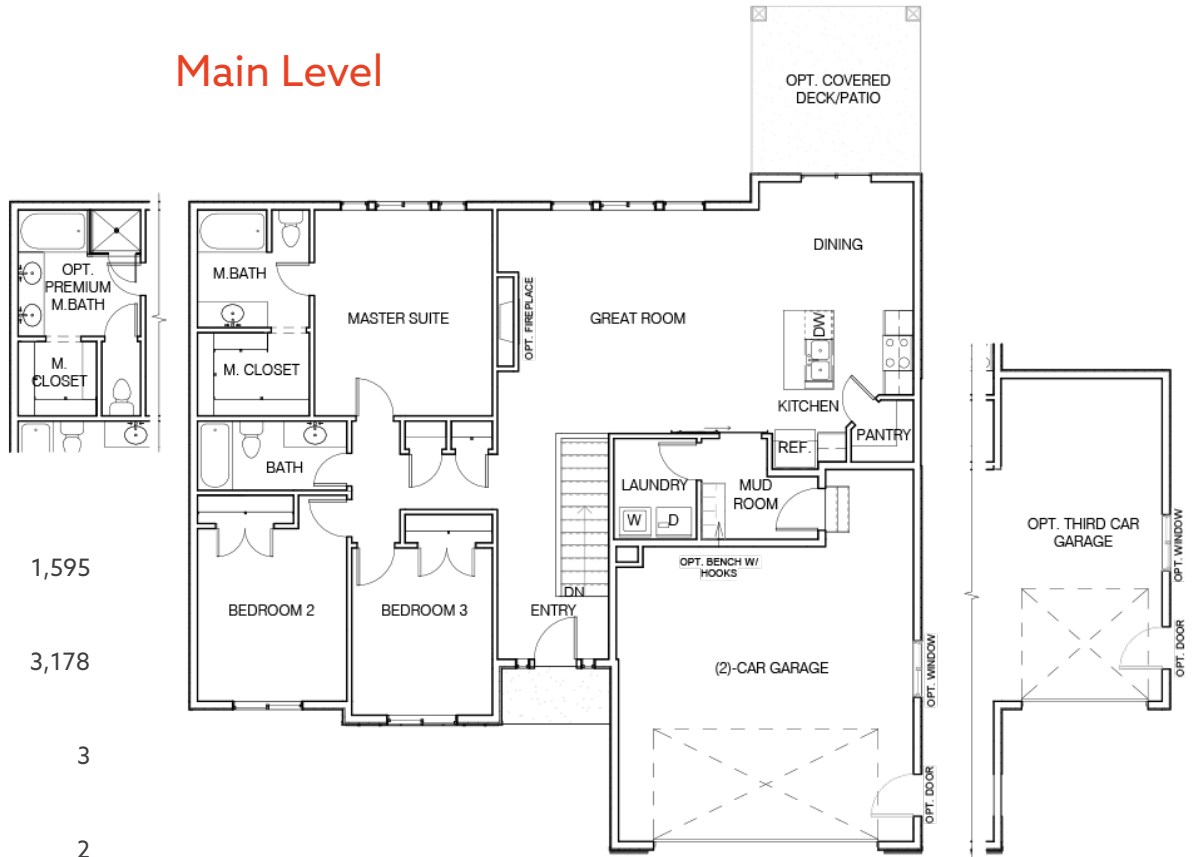

MADISON

Main Level

Finished Square Footage

1,595

Total Square Footage

3,178

Finished Bedrooms

3

Finished Bathrooms

2

9ft. Ceiling Plate

Optional 3-Car Garage

801-383-1911

See more at jthomashomes.com

All renderings are artists' conception. Continuing a policy of constant design and pricing improvement, we reserve the right of price, product or design change without obligation to notify.