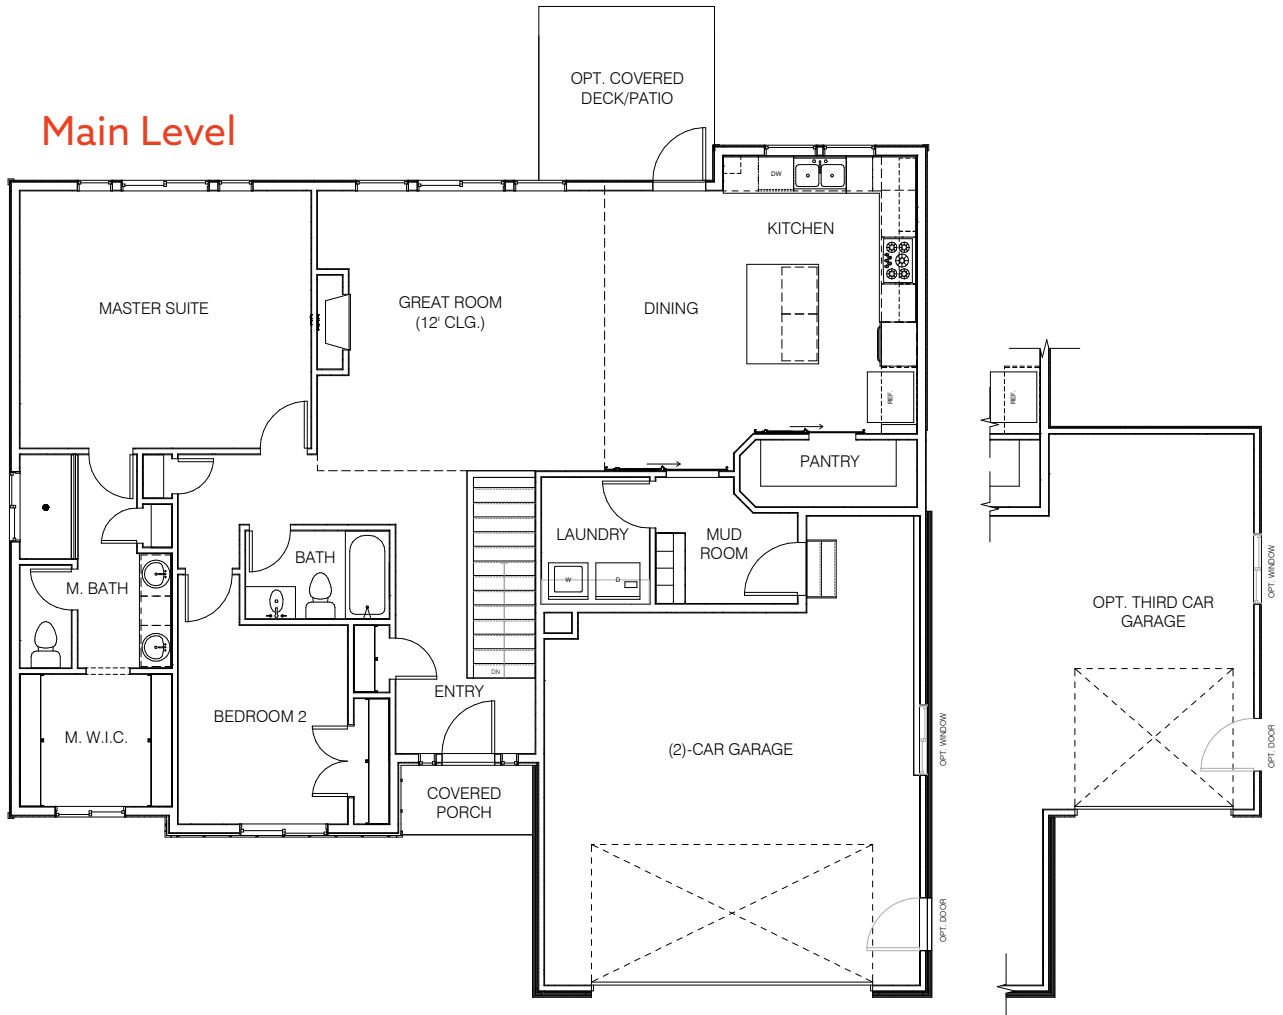

MADISON

Total Finished Square Footage 1594

Total Unfinished Square Footage 1584

Total Square Footage 3178

Finished Bedrooms 2

Finished Bathrooms 2

XL primary suite with huge walk-in closet with window

Optional 3-car garage

Main Level

Basement