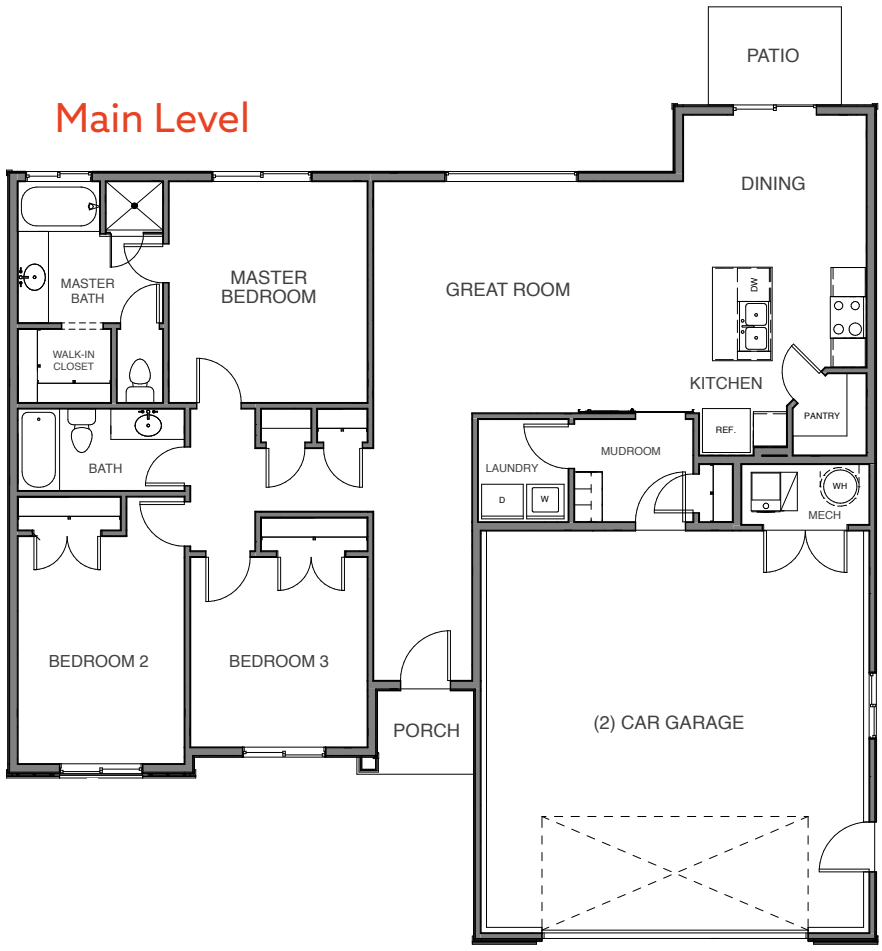

ADYLA

Main Level

- Total Finished Square Footage** 1533
- Finished Bedrooms** 3
- Finished Bathrooms** 2
- Large master bedroom with ensuite bathroom and walk-in closet**
- Gourmet kitchen with walk-in pantry**
- Extra large 24' by 24' garage for additional storage**