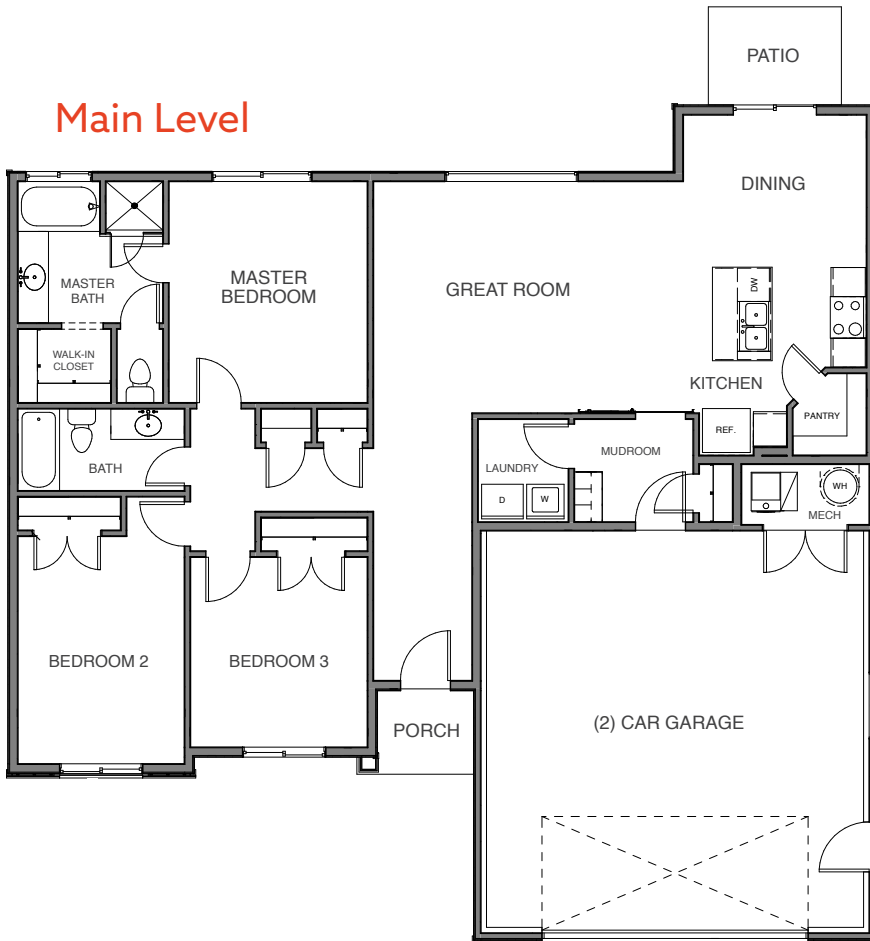

## Main Level

**Total Finished Square Footage** 1533

**Finished Bedrooms** 3

**Finished Bathrooms** 2

**Large master bedroom with ensuite bathroom and walk-in closet**

**Gourmet kitchen with walk-in pantry**

**Extra large 24' by 24' garage for additional storage**

All renderings are artists' conception. Continuing a policy of constant design and pricing improvement, we reserve the right of price, product or design change without obligation to notify.