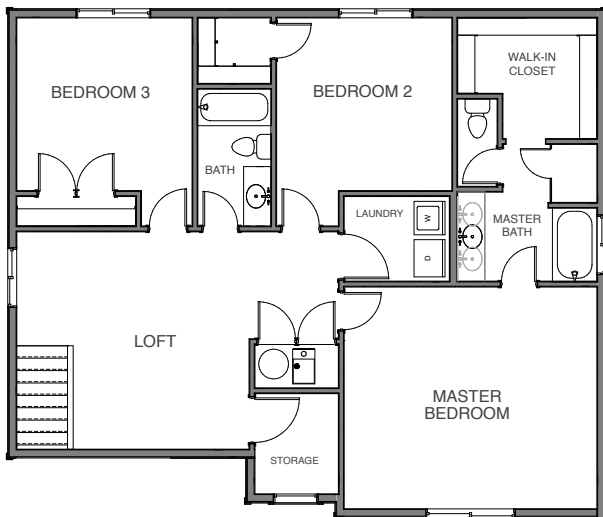

W
E
L
C
O
M
E
H
O
M
E

Total Finished Square Footage

2177

Large master bedroom with ensuite bathroom and walk-in closet

Optional double sinks in master bath

Finished Bedrooms

3

Large loft on upper level with storage room

Optional 3-car garage

Finished Bathrooms

2

Optional mudroom and ½ bath on main with revised kitchen layout

Optional fireplace

Upper Level

Main Level

All renderings are artists' conception. Continuing a policy of constant design and pricing improvement, we reserve the right of price, product or design change without obligation to notify.