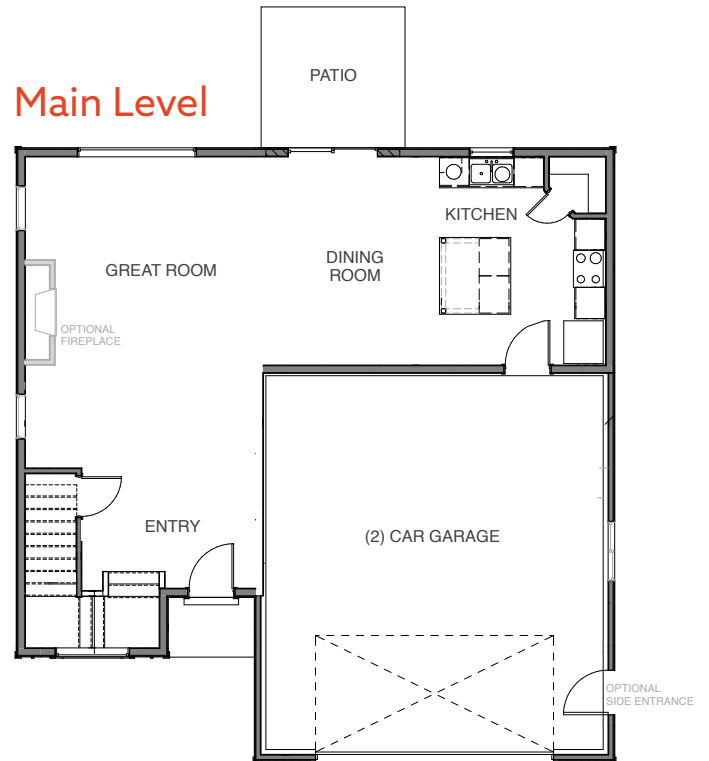

W
E
L
C
O
M
E
H
O
M
E

Total Finished Square Footage

2177

Large master bedroom with ensuite bathroom and walk-in closet

Optional double sinks in master bath

Finished Bedrooms

3

Large loft on upper level with storage room

Optional 3-car garage

Finished Bathrooms

2

Optional mudroom and ½ bath on main with revised kitchen layout

Optional fireplace

Upper Level

Main Level

All renderings are artists' conception. Continuing a policy of constant design and pricing improvement, we reserve the right of price, product or design change without obligation to notify.