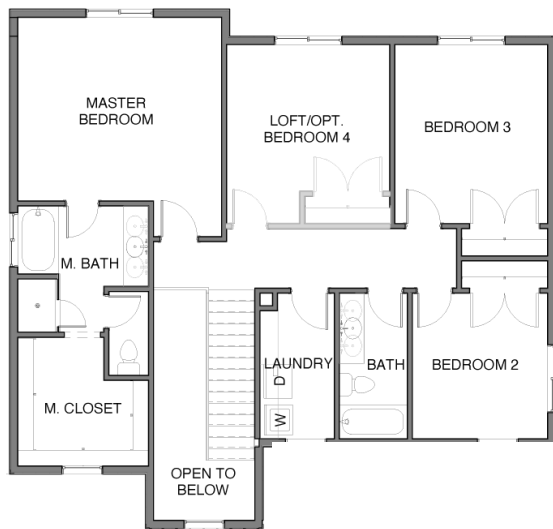

W
E
L
C
O
M
E
T
O
H
O
M
E
S

Total Finished Square Footage 2245

Finished Bedrooms 3

Finished Bathrooms 2 1/2

Large master bedroom with ensuite bathroom and walk-in closet

Large loft on upper level that can be changed into a 4th bedroom

Optional double sinks in master bath

Optional covered deck/patio

Optional fireplace

Optional mudroom bench

Upper Level

Main Level

All renderings are artists' conception. Continuing a policy of constant design and pricing improvement, we reserve the right of price, product or design change without obligation to notify.