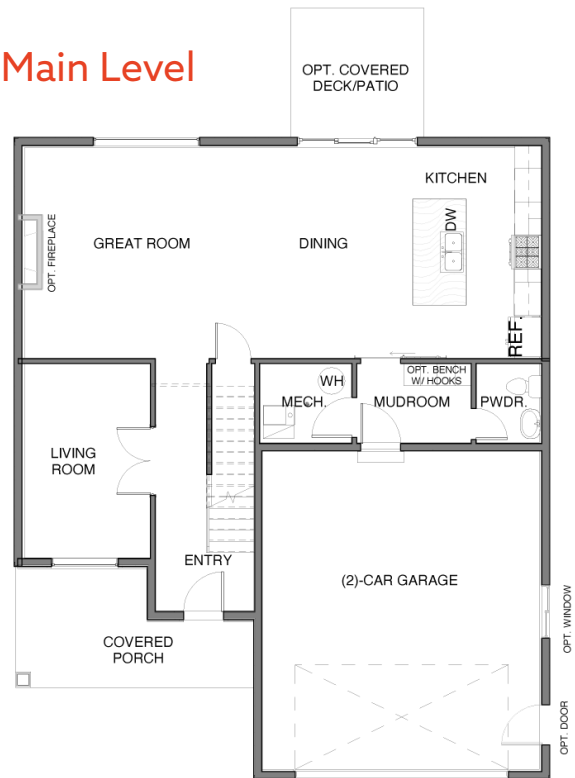

W
E
L
C
O
M
E
T
O
H
O
M
E
S

Total Finished Square Footage 2245

Finished Bedrooms 3

Finished Bathrooms 2 1/2

Large master bedroom with ensuite bathroom and walk-in closet

Large loft on upper level that can be changed into a 4th bedroom

Optional double sinks in master bath

Optional covered deck/patio

Optional fireplace

Optional mudroom bench

Upper Level

Main Level

All renderings are artists' conception. Continuing a policy of constant design and pricing improvement, we reserve the right of price, product or design change without obligation to notify.