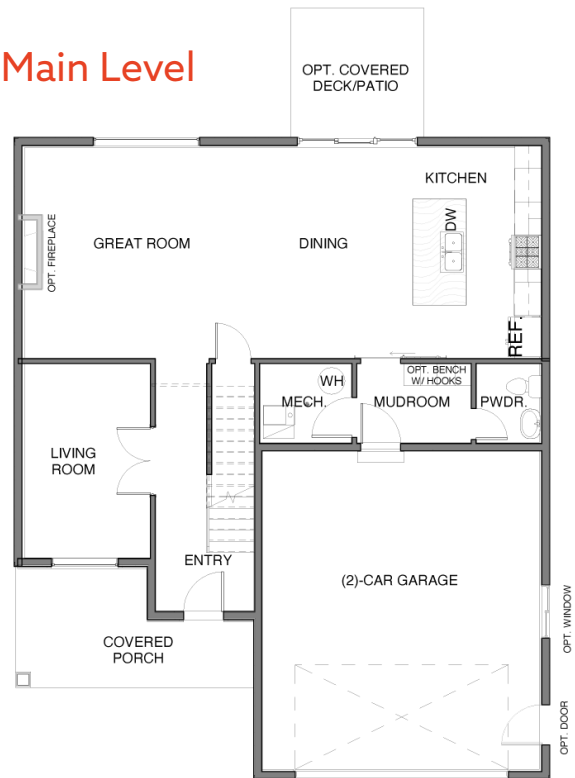

WELLBUILT

Total Finished Square Footage 2245

Finished Bedrooms 3

Finished Bathrooms 2 1/2

Large master bedroom with ensuite bathroom and walk-in closet

Large loft on upper level that can be changed into a 4th bedroom

Optional double sinks in master bath

Optional covered deck/patio

Optional fireplace

Optional mudroom bench

Upper Level

Main Level

All renderings are artists' conception. Continuing a policy of constant design and pricing improvement, we reserve the right of price, product or design change without obligation to notify.