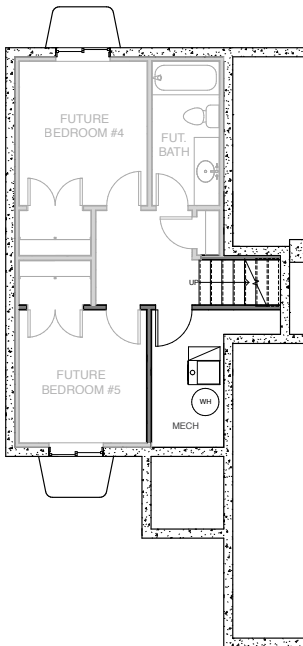

ALORA

Total Finished Square Footage 1765

Finished Bedrooms 3

Finished Bathrooms 2 1/2

Large master bedroom with ensuite bathroom and walk-in closet

Split level design with 4 different levels

Gourmet kitchen with walk-in pantry

2 future bedrooms and 1 future bath on lower level

Extra large garage for additional storage space

Optional fireplace

Lower Level

Main Level

Upper Level

All renderings are artists' conception. Continuing a policy of constant design and pricing improvement, we reserve the right of price, product or design change without obligation to notify.