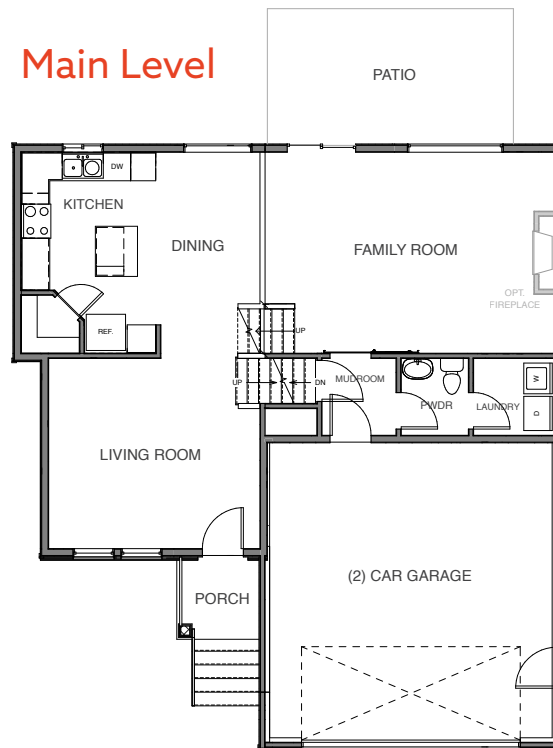

ALORA

Total Finished Square Footage 1765

Finished Bedrooms 3

Finished Bathrooms 2 1/2

Large master bedroom with ensuite bathroom and walk-in closet

Split level design with 4 different levels

Gourmet kitchen with walk-in pantry

2 future bedrooms and 1 future bath on lower level

Extra large garage for additional storage space

Optional fireplace

Lower Level

Main Level

Upper Level

All renderings are artists' conception. Continuing a policy of constant design and pricing improvement, we reserve the right of price, product or design change without obligation to notify.