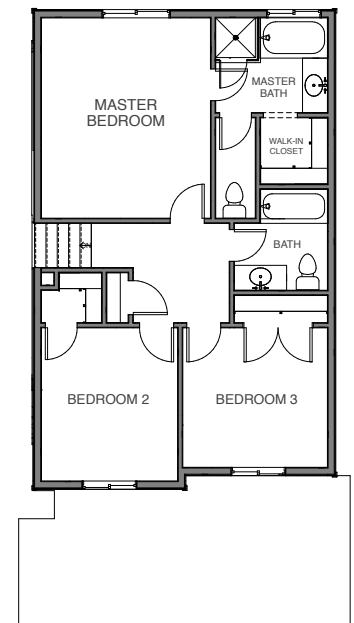

ALORA

Total Finished Square Footage 1765

Finished Bedrooms 3

Finished Bathrooms 2 1/2

Large master bedroom with ensuite bathroom and walk-in closet

Split level design with 4 different levels

Gourmet kitchen with walk-in pantry

2 future bedrooms and 1 future bath on lower level

Extra large garage for additional storage space

Optional fireplace

Lower Level

Main Level

Upper Level

All renderings are artists' conception. Continuing a policy of constant design and pricing improvement, we reserve the right of price, product or design change without obligation to notify.