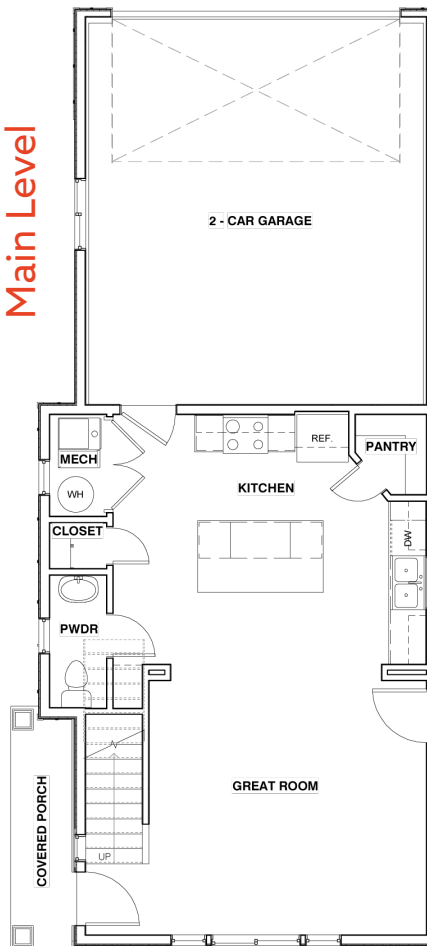

Total Finished Square Footage 2524

Total Square Footage 3473

Finished Bedrooms 3

Finished Bathrooms 2 1/2

Covered porch

Finished laundry room

Large master bedroom with ensuite bathroom and walk-in closet

Gourmet kitchen with walk-in pantry

Main Level