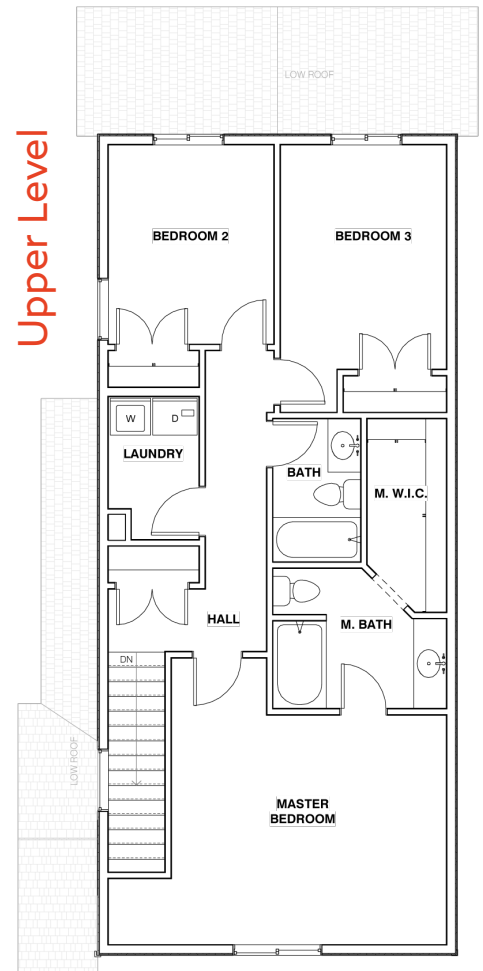

Upper Level