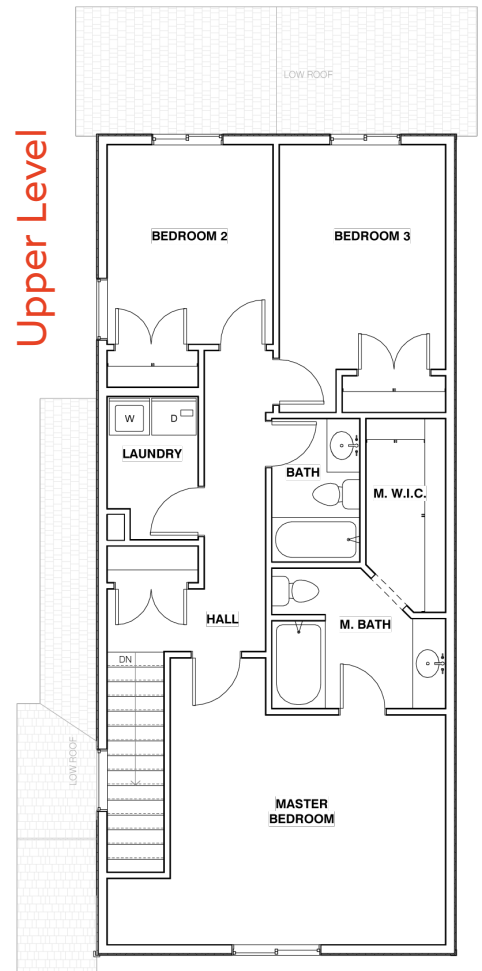

**Total Finished Square Footage** 2524

**Total Square Footage** 3473

**Finished Bedrooms** 3

**Finished Bathrooms** 2 1/2

**Covered porch**

**Finished laundry room**

**Large master bedroom with ensuite bathroom and walk-in closet**

**Gourmet kitchen with walk-in pantry**

Main Level

Upper Level

All renderings are artists' conception. Continuing a policy of constant design and pricing improvement, we reserve the right of price, product or design change without obligation to notify.