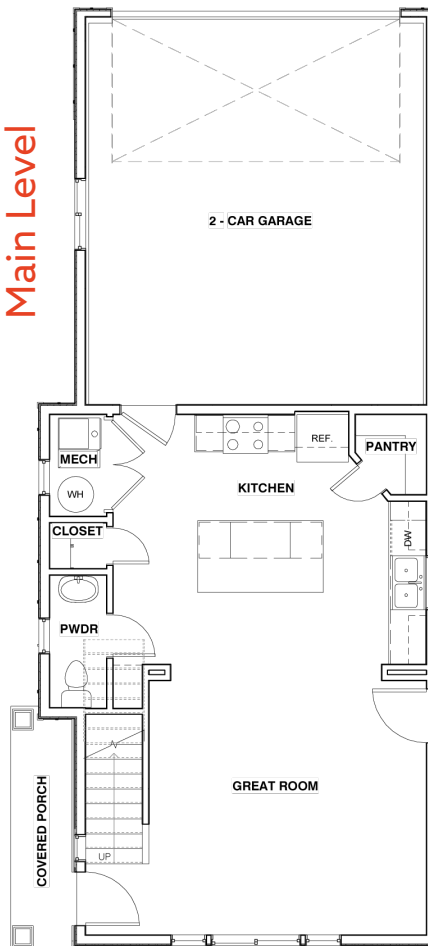

**Total Finished Square Footage** 2524

**Total Square Footage** 3473

**Finished Bedrooms** 3

**Finished Bathrooms** 2 1/2

**Covered porch**

**Finished laundry room**

**Large master bedroom with ensuite bathroom and walk-in closet**

**Gourmet kitchen with walk-in pantry**

Main Level

Upper Level

All renderings are artists' conception. Continuing a policy of constant design and pricing improvement, we reserve the right of price, product or design change without obligation to notify.