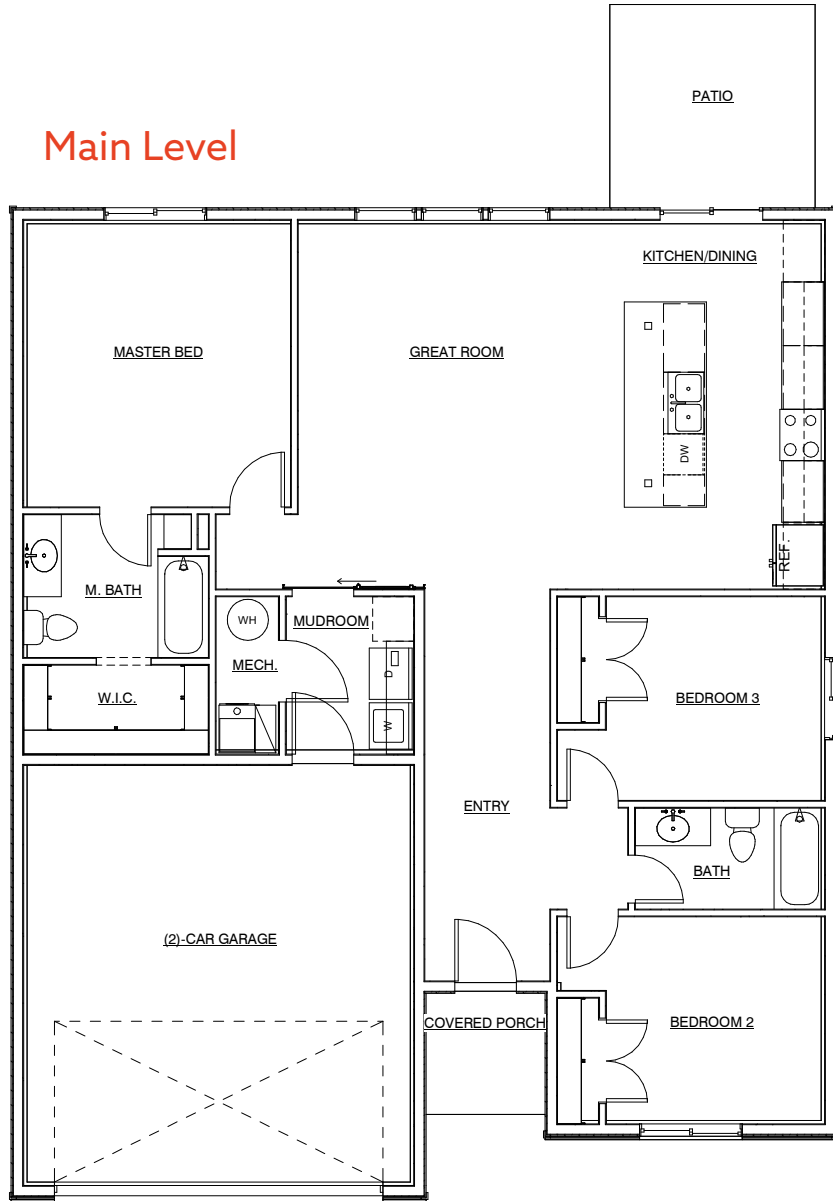

Main Level

Notes