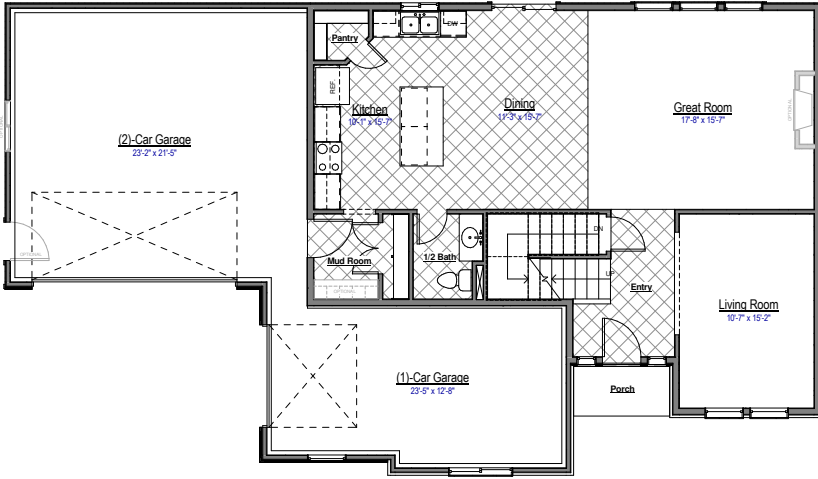

Main Level

Notes