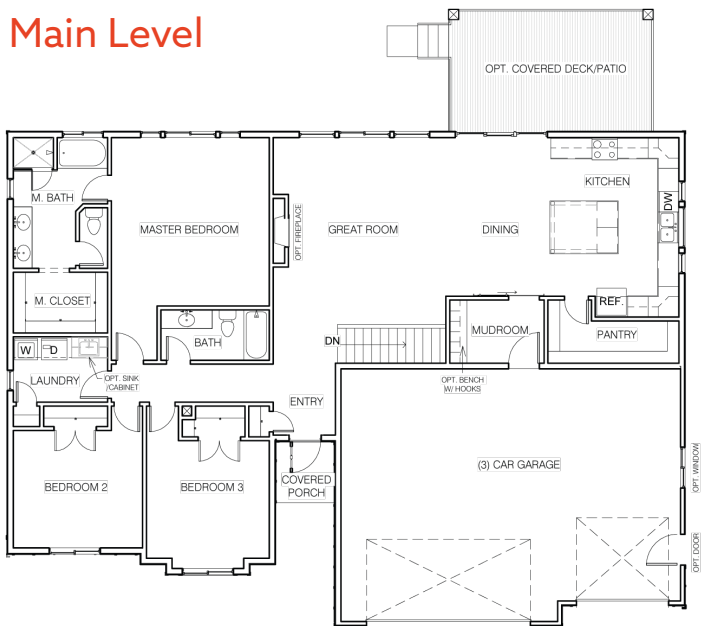

Total Finished Square Footage	1920	Finished Bedrooms	3	Standard 3-car garage
Total Square Footage	3873	Finished Bathrooms	2	Optional covered deck/patio
				Optional fireplace

Main Level

Basement Level

All renderings are artists' conception. Continuing a policy of constant design and pricing improvement, we reserve the right of price, product or design change without obligation to notify.