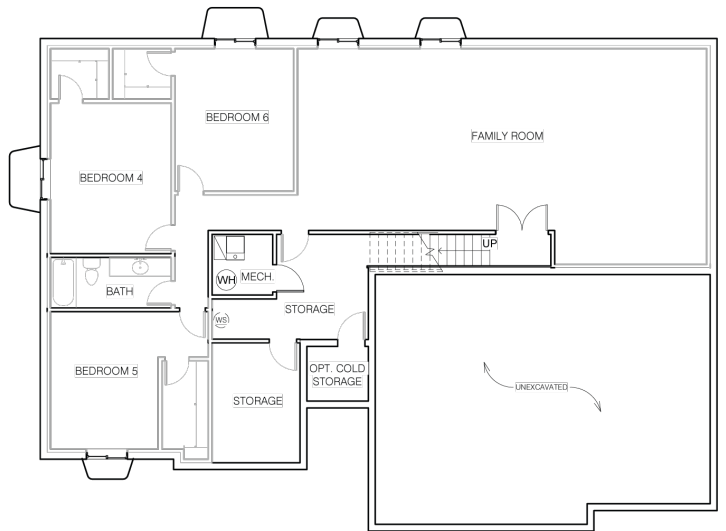

Total Finished Square Footage	1920	Finished Bedrooms	3	Standard 3-car garage
Total Square Footage	3873	Finished Bathrooms	2	Optional covered deck/patio
				Optional fireplace

Main Level

Basement Level

All renderings are artists' conception. Continuing a policy of constant design and pricing improvement, we reserve the right of price, product or design change without obligation to notify.