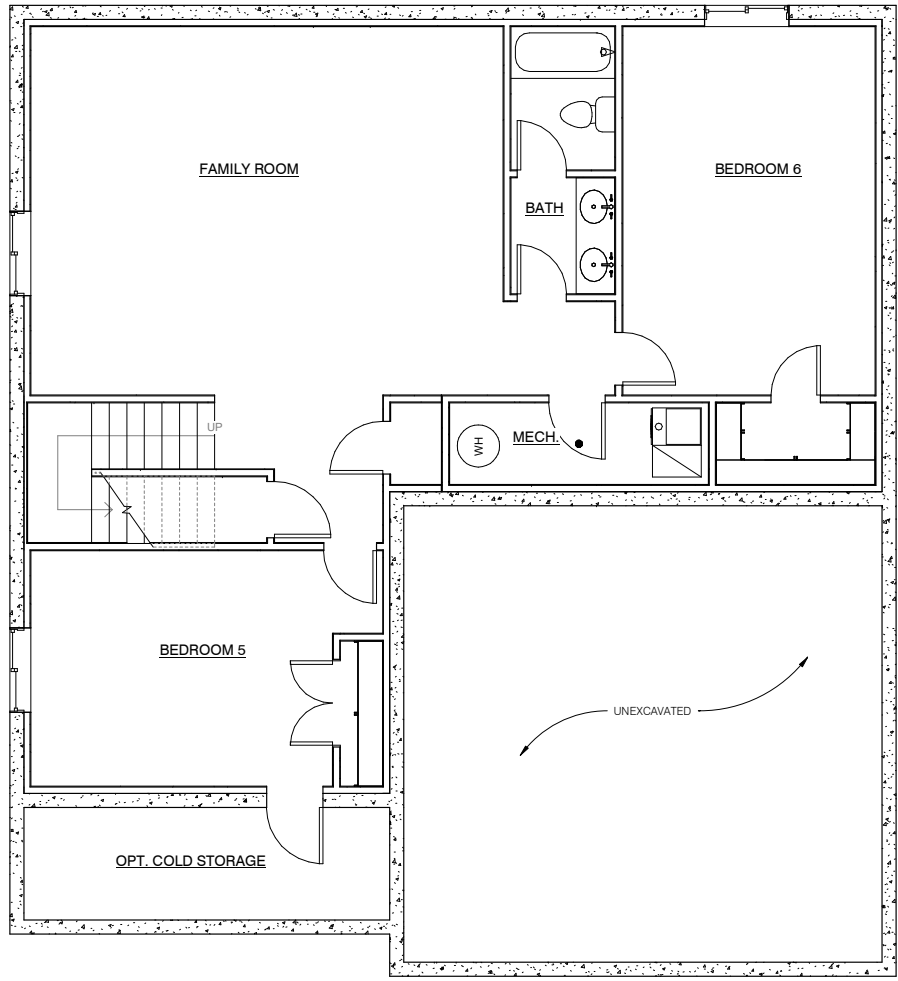

- Total Finished Square Footage** 2988
- Total Unfinished Square Footage** 1263
- Total Square Footage** 4251
- Finished Bedrooms** 4
- Finished Bathrooms** 2 ½
- Includes living room / study on main level**
- Includes finished laundry room**
- Optional 3-car tandem garage**
- Optional covered deck/patio**

Upper Level

Basement