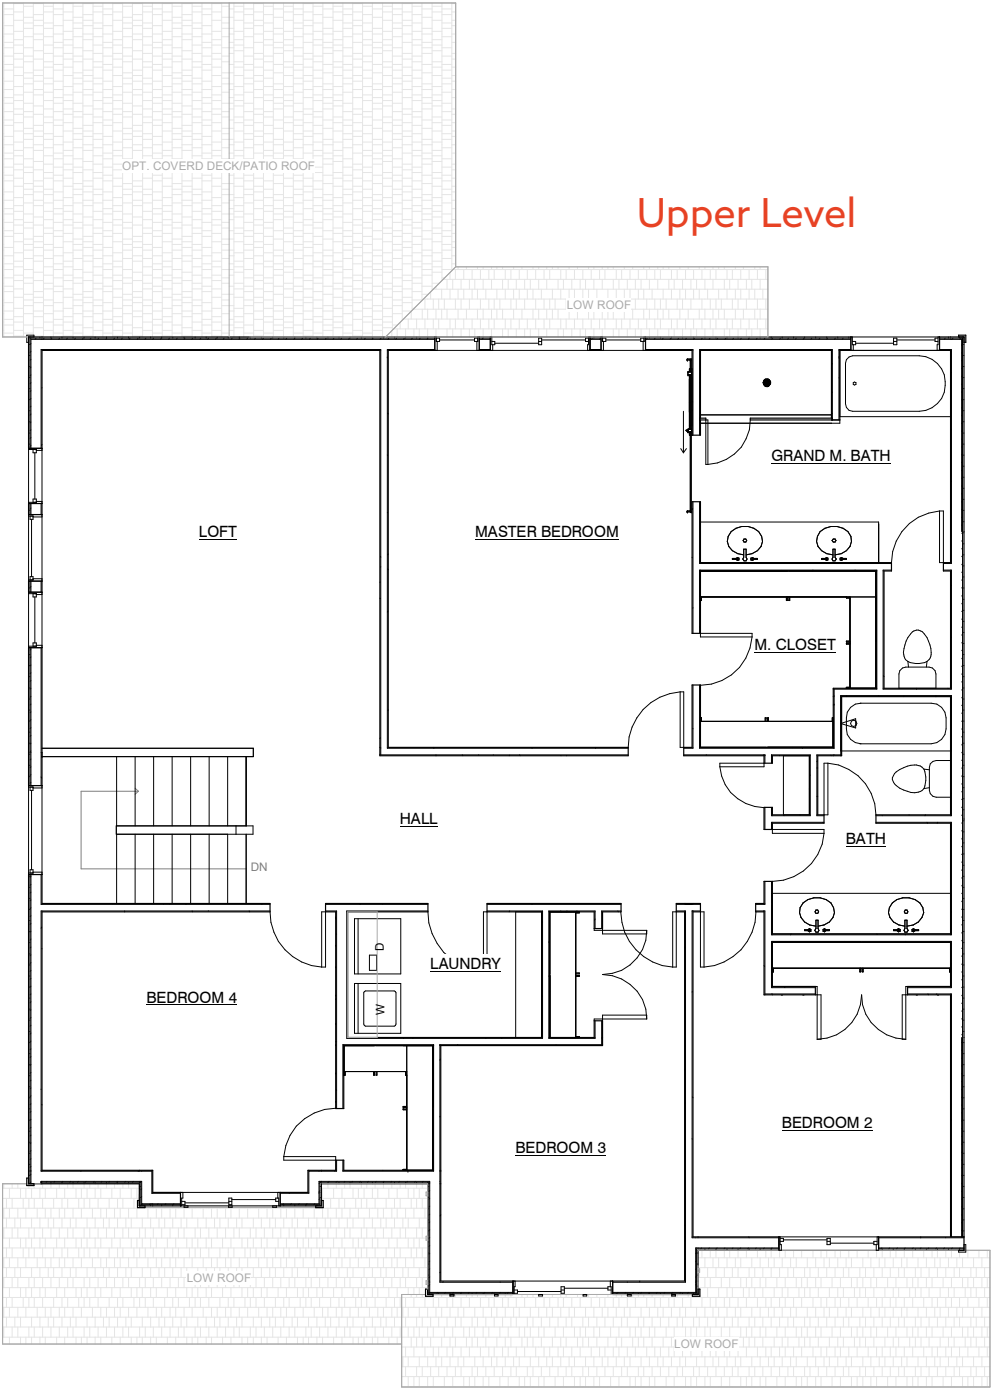

- Total Finished Square Footage** 2988
- Total Unfinished Square Footage** 1263
- Total Square Footage** 4251
- Finished Bedrooms** 4
- Finished Bathrooms** 2 ½
- Includes living room / study on main level**
- Includes finished laundry room**
- Optional 3-car tandem garage**
- Optional covered deck/patio**

Upper Level

Basement