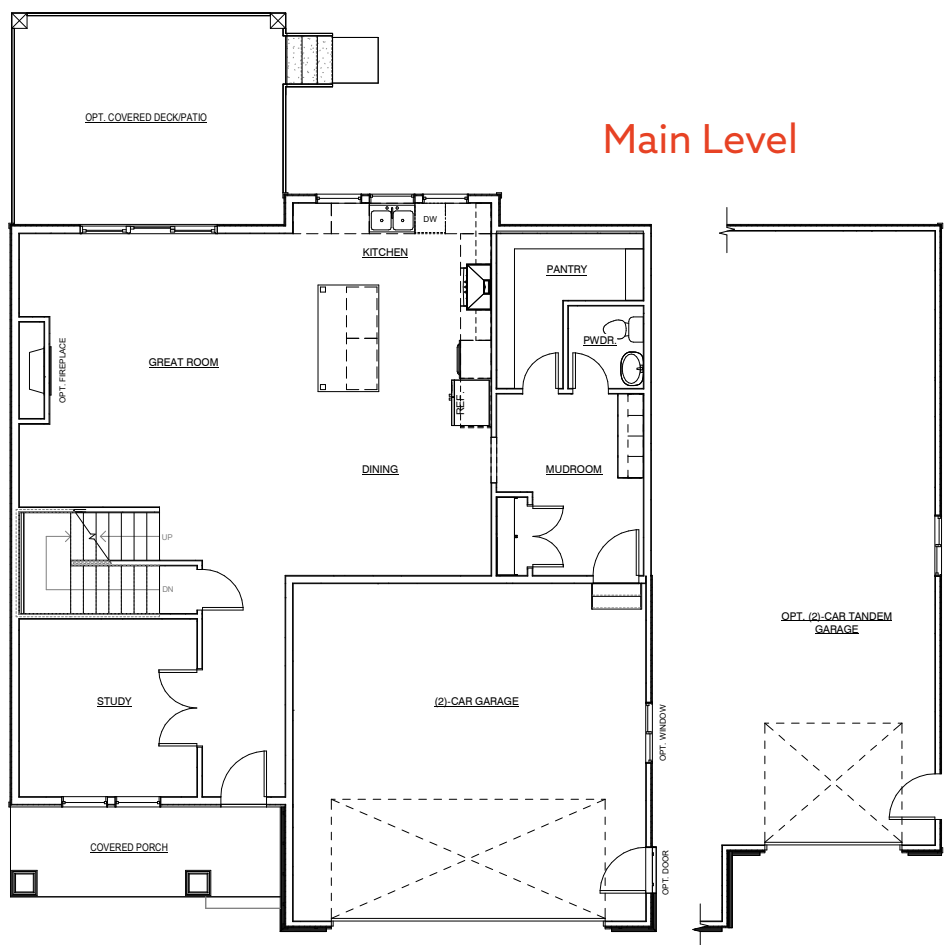

Main Level

All renderings are artists' conception. Continuing a policy of constant design and pricing improvement, we reserve the right of price, product or design change without obligation to notify.

385.993.4643
See more at jthomashomes.com