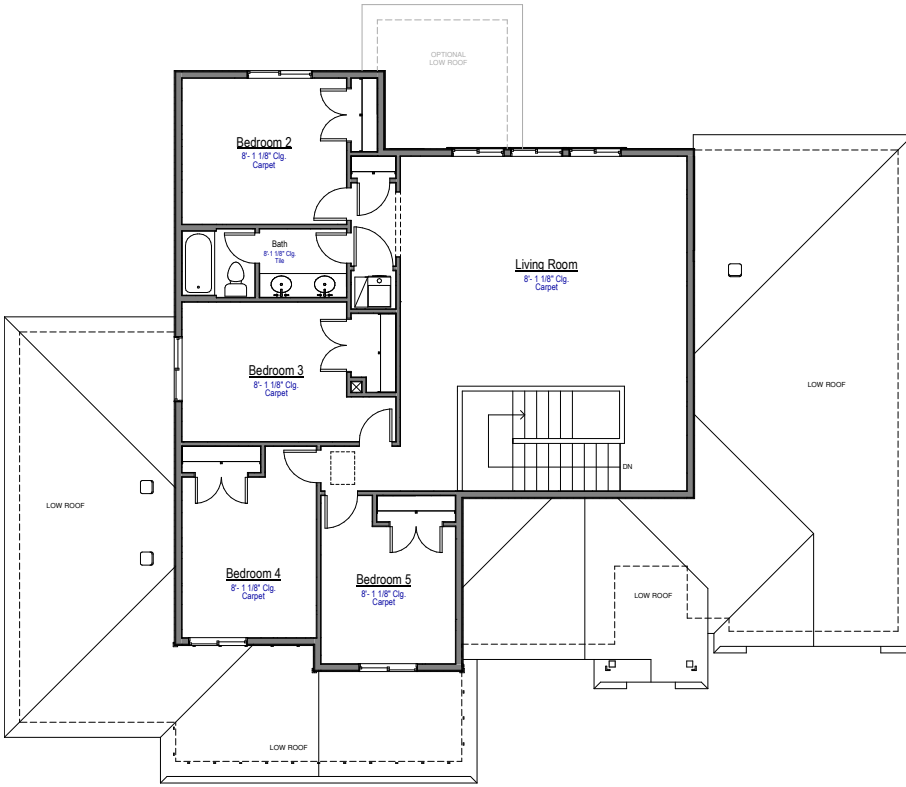

Upper Level

Notes