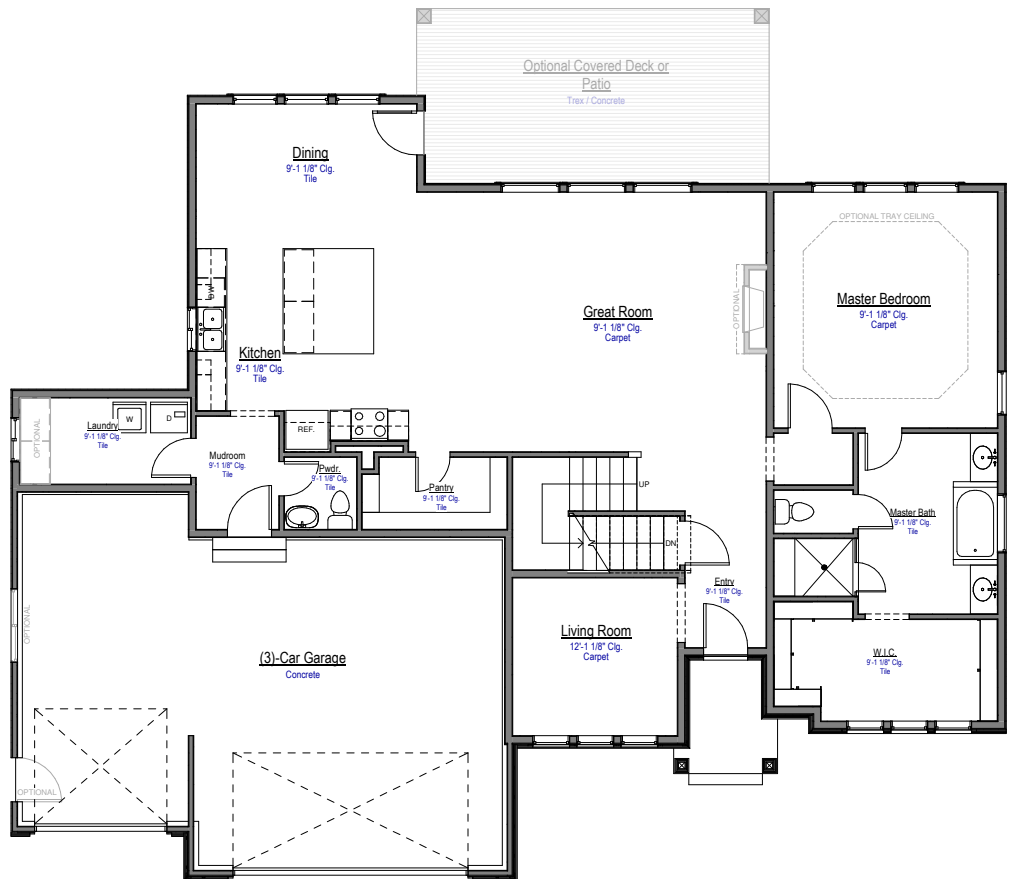

Elevation A

Main Level

Total Finished Square Footage 3369

Total Unfinished Square Footage 1931

Total Square Footage 5300

Finished Bedrooms 5

Finished Bathrooms 2 1/2

Includes 3-car garage

Includes living room / study on main level

Includes finished laundry room

Includes loft area upstairs

All renderings are artists' conception. Continuing a policy of constant design and pricing improvement, we reserve the right of price, product or design change without obligation to notify.