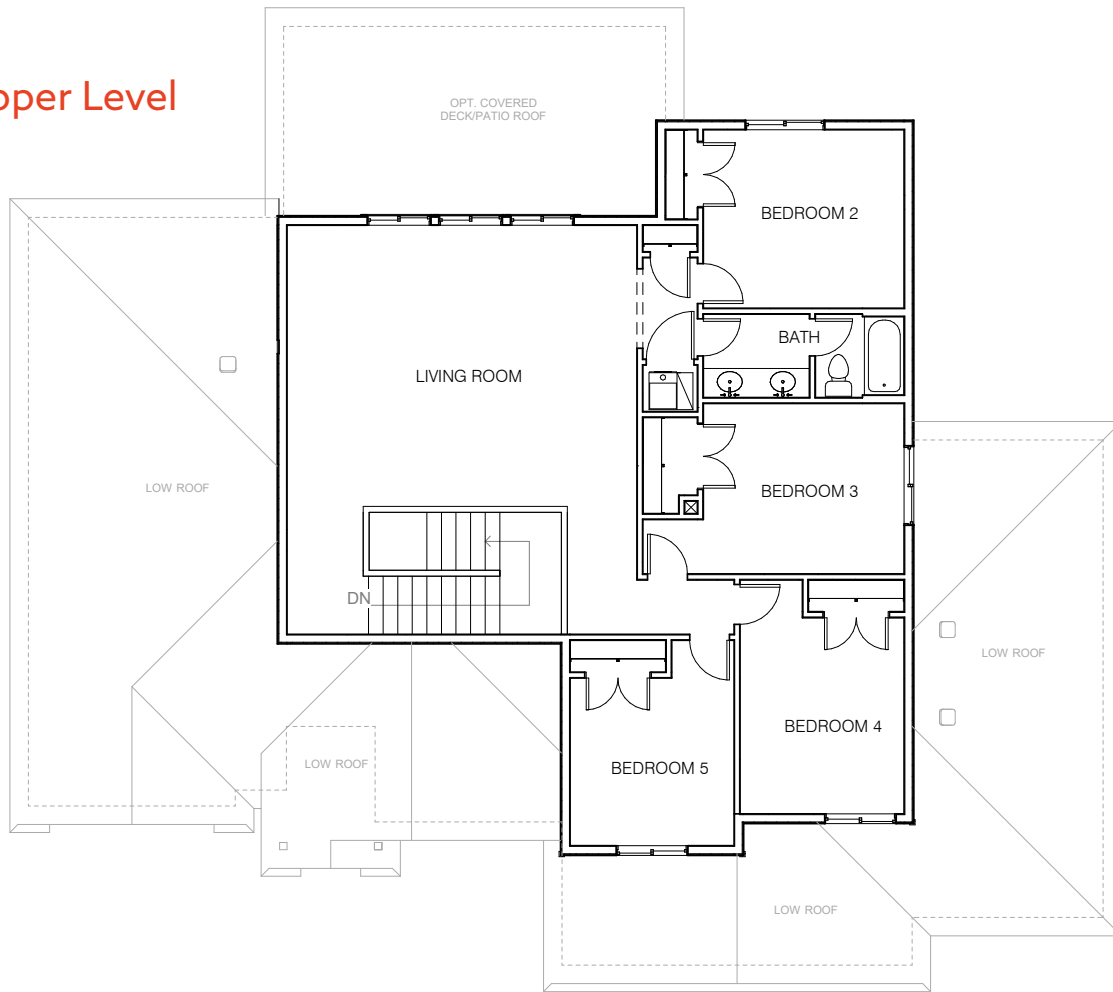

W
E
L
L
A
I
H

Main Level

- Total Finished Square Footage** 3369
- Total Unfinished Square Footage** 1931
- Total Square Footage** 5300
- Finished Bedrooms** 5
- Finished Bathrooms** 2 1/2
- Includes 3-car garage**
- Includes finished laundry room**
- Optional covered deck/patio**

Upper Level

Basement