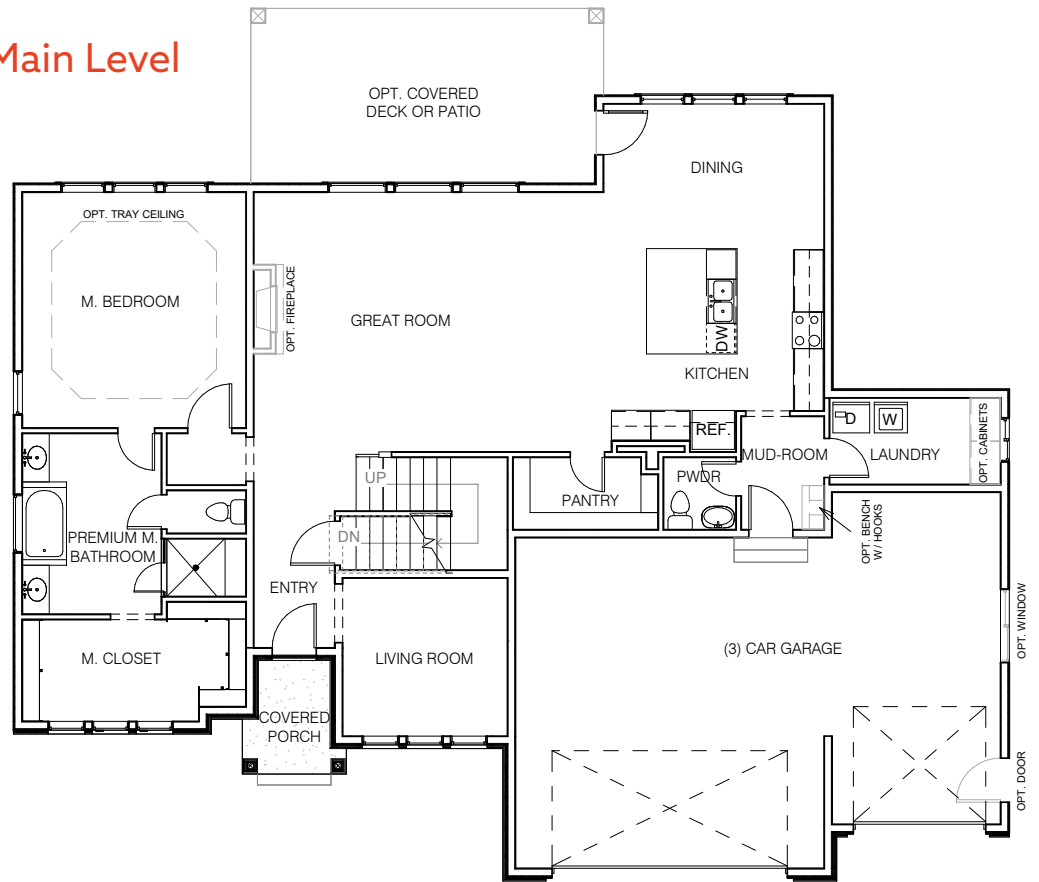

W
E
L
L
A
I
H

Main Level

- Total Finished Square Footage** 3369
- Total Unfinished Square Footage** 1931
- Total Square Footage** 5300
- Finished Bedrooms** 5
- Finished Bathrooms** 2 1/2
- Includes 3-car garage**
- Includes finished laundry room**
- Optional covered deck/patio**

Upper Level

Basement