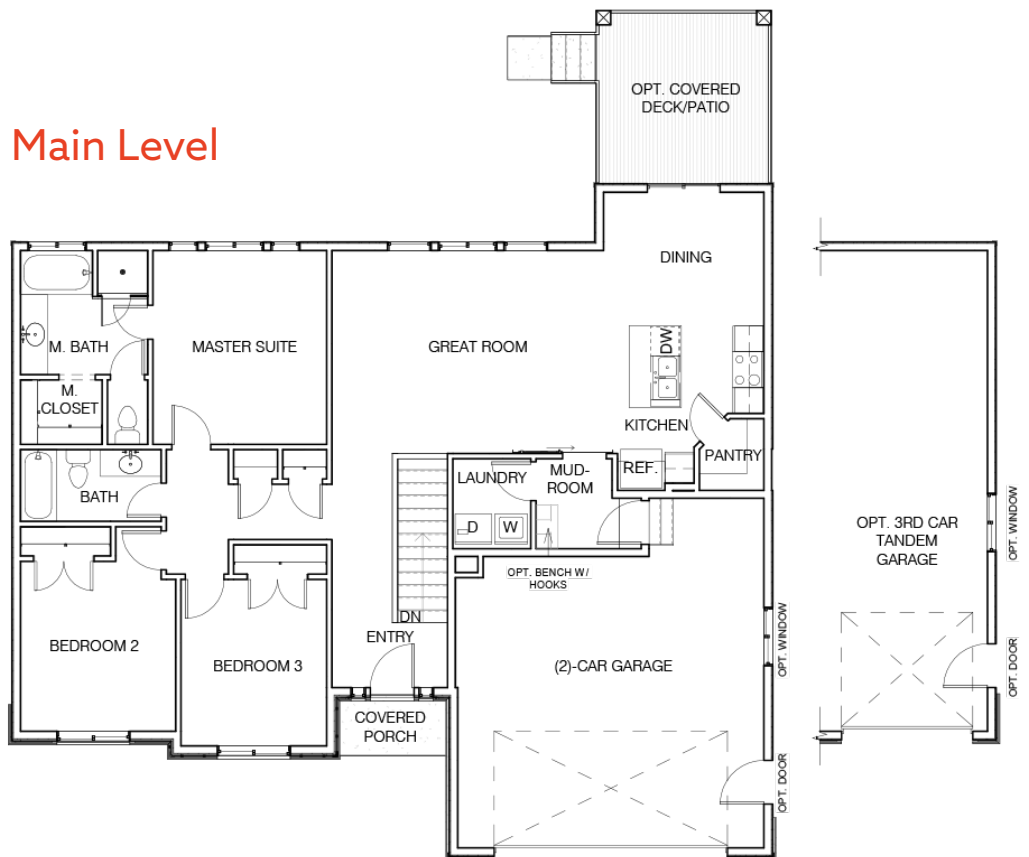

DOUBLE LEVEL

Elevation A

Main Level

Main Level
Square Footage

1,485

Basement
Square Footage

1,313

Total Square
Footage

2,798

Finished
Bedrooms

3

Finished
Bathrooms

2

Available with an
Optional 3 Car garage

Includes finished laundry room

801-383-1911