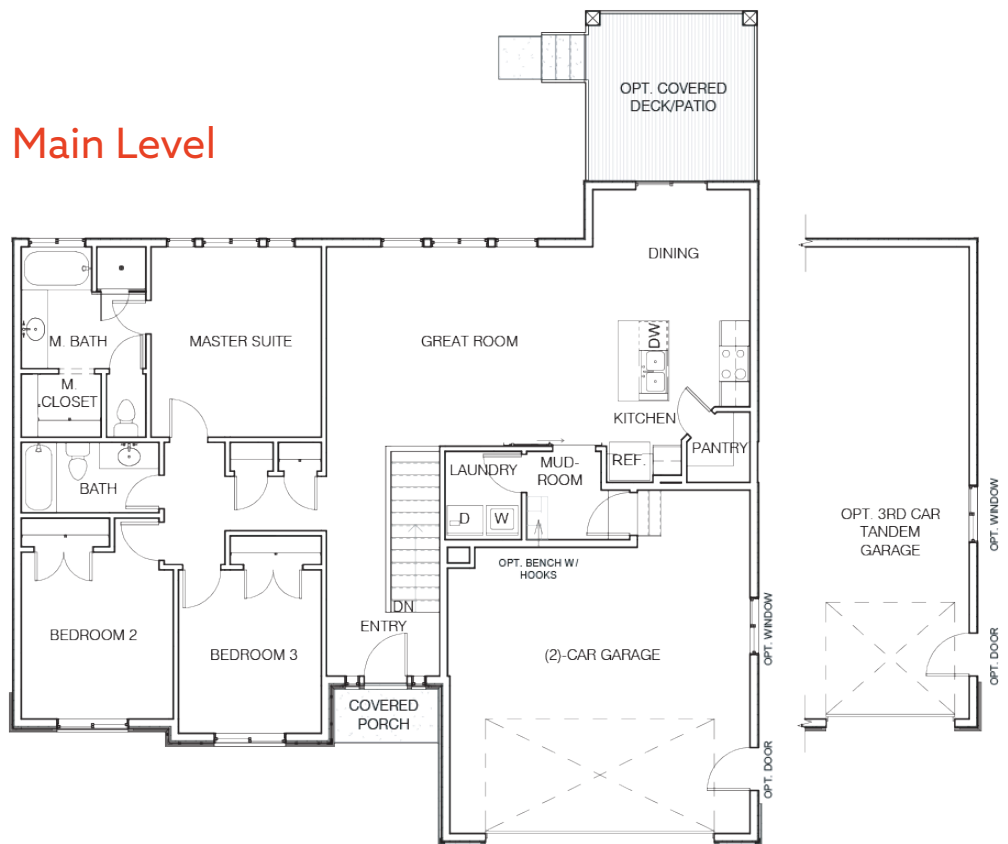

DOWN LEVEL

Main Level

**Main Level
Square Footage**

1,485

**Basement
Square Footage**

1,313

**Total Square
Footage**

2,798

**Finished
Bedrooms**

3

**Finished
Bathrooms**

2

**Available with an
Optional 3 Car garage**

Includes finished laundry room

801-383-1911

See more at jthomashomes.com