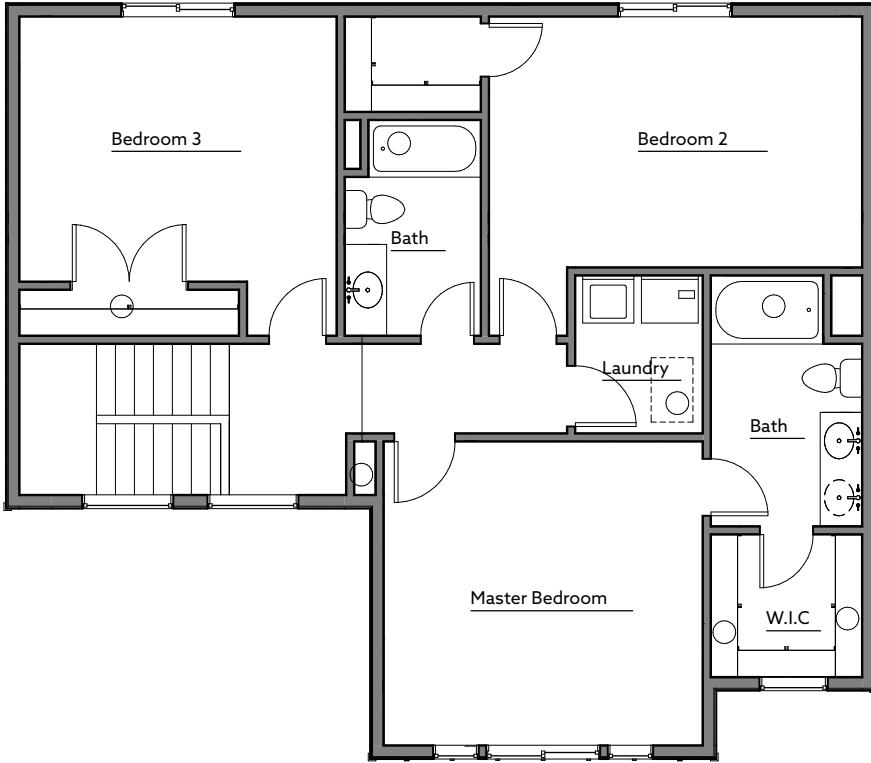

Upper Level

Notes