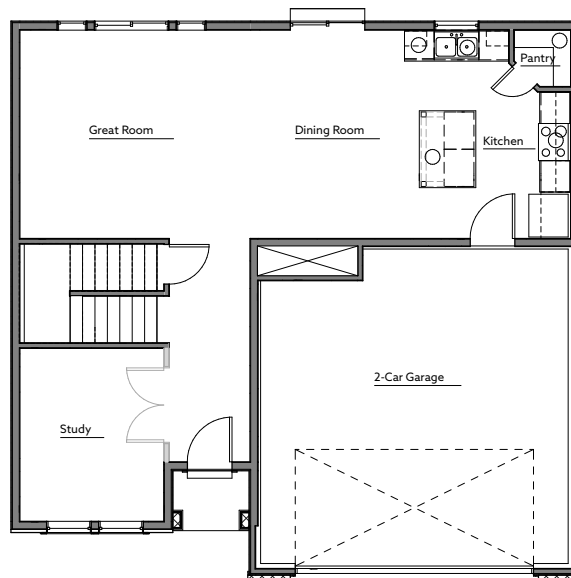

All renderings are artists' conception. Continuing a policy of constant design and pricing improvement, we reserve the right of price, product or design change without obligation to notify.

801-383-1911
See more at jthomashomes.com