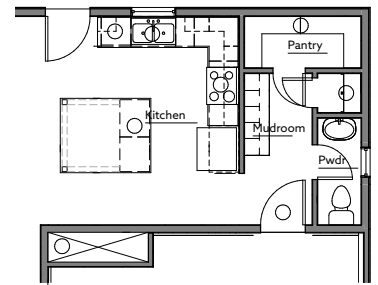

All renderings are artists' conception. Continuing a policy of constant design and pricing improvement, we reserve the right of price, product or design change without obligation to notify.

801-383-1911
See more at jthomashomes.com