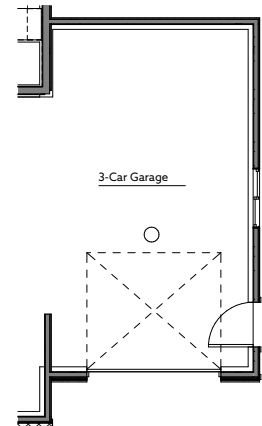

All renderings are artists' conception. Continuing a policy of constant design and pricing improvement, we reserve the right of price, product or design change without obligation to notify.

801-383-1911
See more at jthomashomes.com