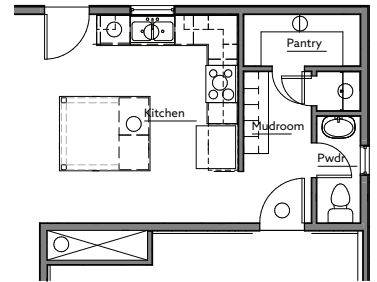

W
S
L
E

Main Level

Main Level Square Footage	900
Upper Level Square Footage	1,057
Basement Square Footage	829
Total Square Footage	2,786
Finished Bedrooms	3
Finished Bathrooms	2
Available with an Optional 3-car garage	
Includes finished laundry room	

Upper Level

Notes

Basement