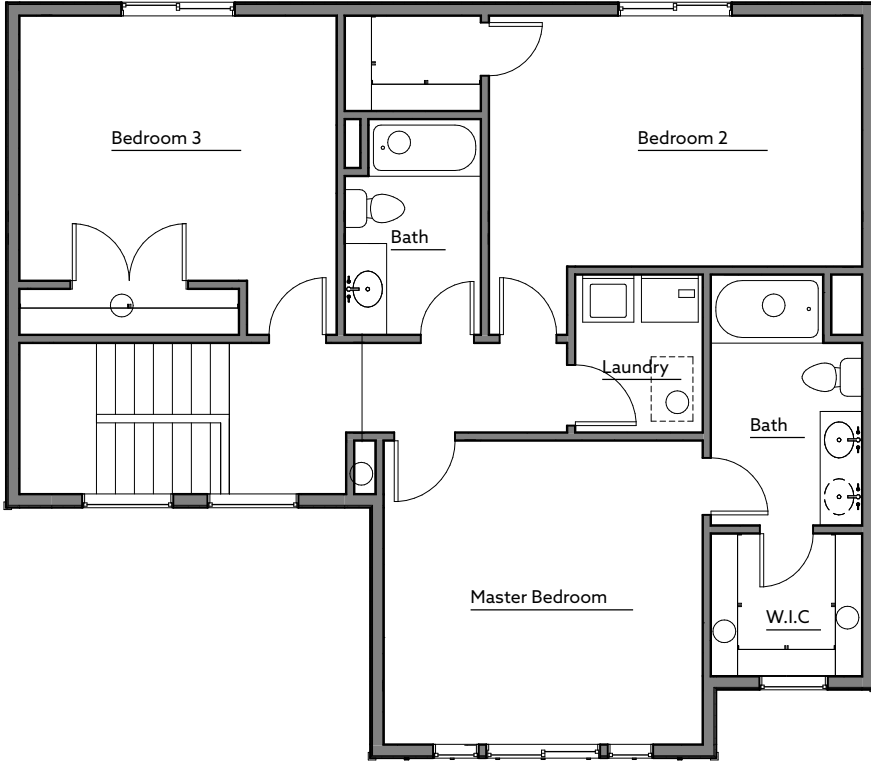

W
S
L
E

Main Level

Main Level Square Footage	900
Upper Level Square Footage	1,057
Basement Square Footage	829
Total Square Footage	2,786
Finished Bedrooms	3
Finished Bathrooms	2
Available with an Optional 3-car garage	
Includes finished laundry room	

Upper Level

Notes

Basement