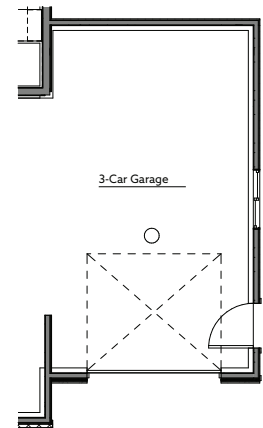

W
S
L
E

Main Level

Main Level Square Footage	900
Upper Level Square Footage	1,057
Basement Square Footage	829
Total Square Footage	2,786
Finished Bedrooms	3
Finished Bathrooms	2
Available with an Optional 3-car garage	
Includes finished laundry room	