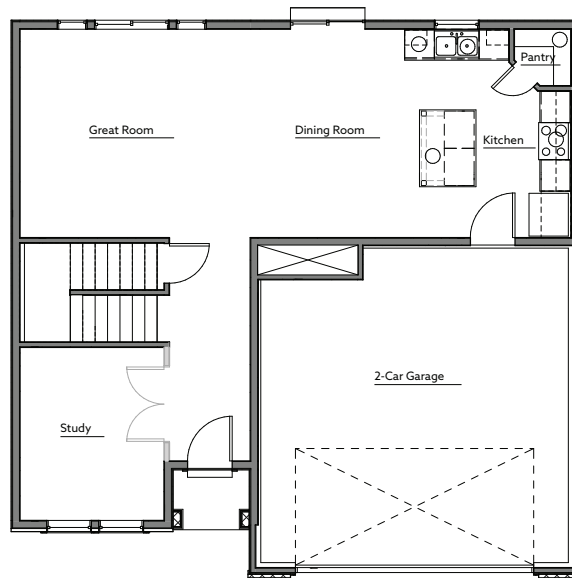

W
S
L
E

Main Level

Main Level Square Footage	900
Upper Level Square Footage	1,057
Basement Square Footage	829
Total Square Footage	2,786
Finished Bedrooms	3
Finished Bathrooms	2
Available with an Optional 3-car garage	
Includes finished laundry room	

Upper Level

Notes

Basement