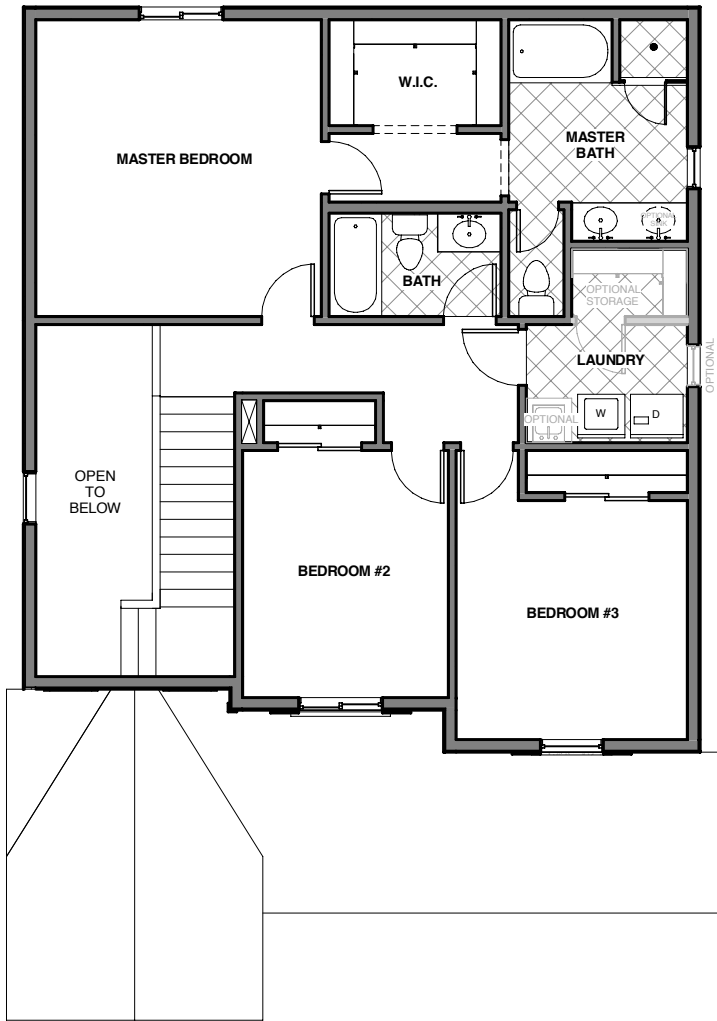

Elevation A

Main Level

Total Finished Square Footage 1845

Total Unfinished Square Footage 936

Total Square Footage 2781

Finished Bedrooms 3

Finished Bathrooms 2 1/2

Available with optional 3-Car garage

Includes finished laundry room

801.383.3252 See more at jthomashomes.com

All renderings are artists' conception. Continuing a policy of constant design and pricing improvement, we reserve the right of price, product or design change without obligation to notify.

Upper Level

Notes

Basement