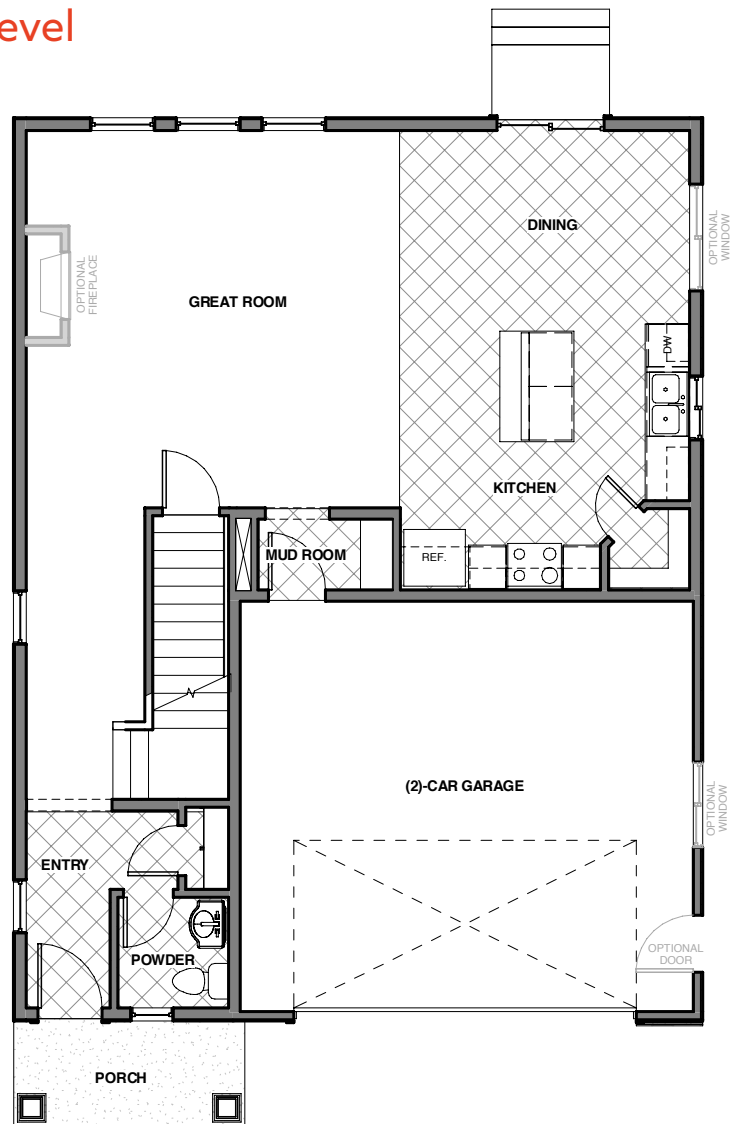

Elevation A

Main Level

Total Finished Square Footage 1845

Total Unfinished Square Footage 936

Total Square Footage 2781

Finished Bedrooms 3

Finished Bathrooms 2 1/2

Available with optional 3-Car garage

Includes finished laundry room

801.383.3252 See more at jthomashomes.com

All renderings are artists' conception. Continuing a policy of constant design and pricing improvement, we reserve the right of price, product or design change without obligation to notify.