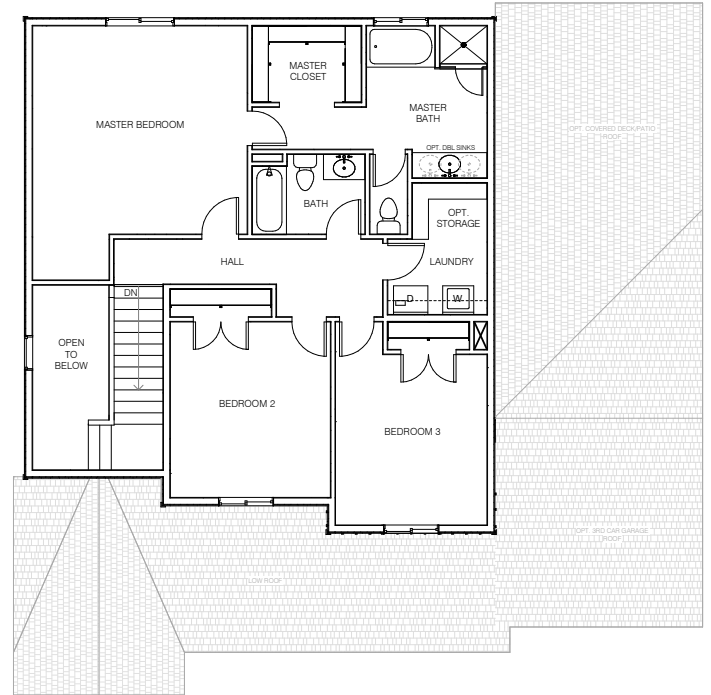

EDGE MAE

Total Finished Square Footage	1957	Finished Bedrooms	3	Optional 3-car garage
Total Square Footage	1957	Finished Bathrooms	2 1/2	Optional covered deck/patio

Main Level

Upper Level

All renderings are artists' conception. Continuing a policy of constant design and pricing improvement, we reserve the right of price, product or design change without obligation to notify.