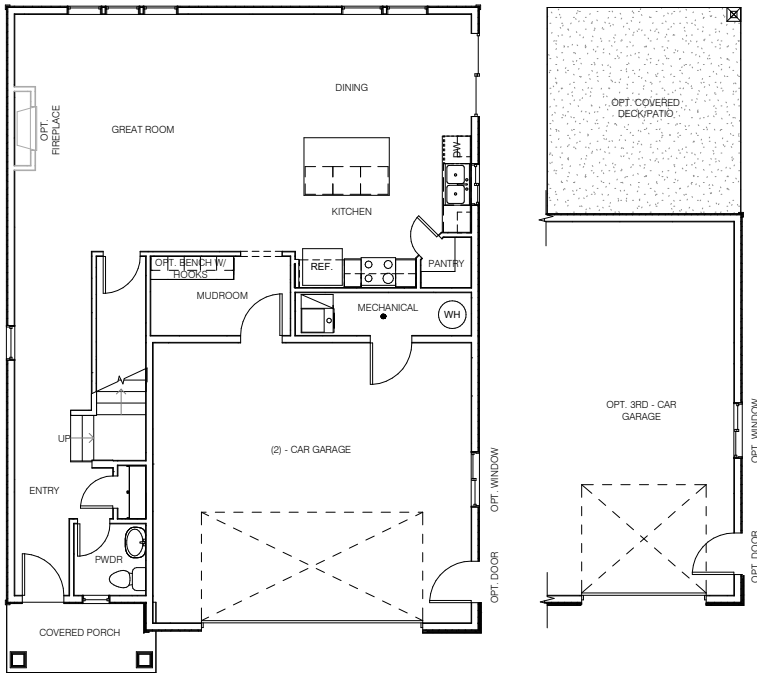

EDGE MAE

Total Finished Square Footage	1957	Finished Bedrooms	3	Optional 3-car garage
Total Square Footage	1957	Finished Bathrooms	2 1/2	Optional covered deck/patio

Main Level

Upper Level

All renderings are artists' conception. Continuing a policy of constant design and pricing improvement, we reserve the right of price, product or design change without obligation to notify.