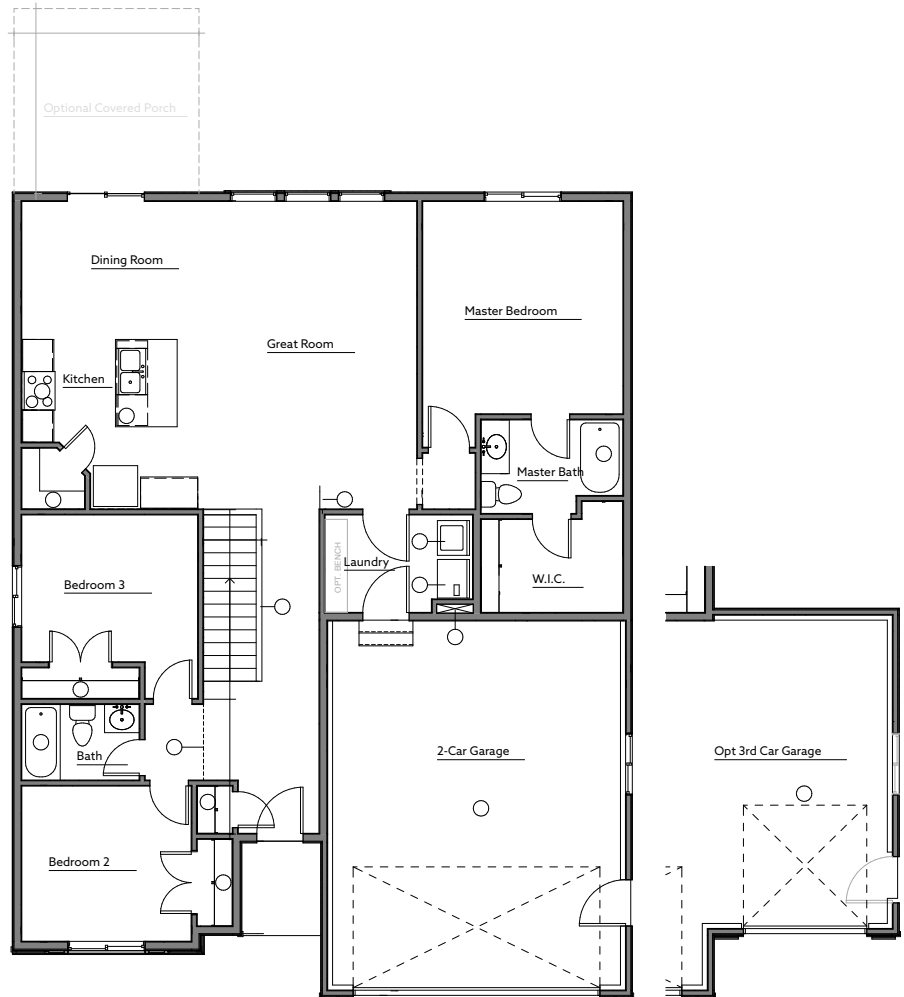

AVA

Elevation A

Main Level

- Main Level Square Footage** 1,497
- Basement Square Footage** 1,329
- Total Square Footage** 2,826
- Finished Bedrooms** 3
- Finished Bathrooms** 2
- Available with an Optional 3 Car garage**
- Includes finished laundry room**

Basement

Notes
