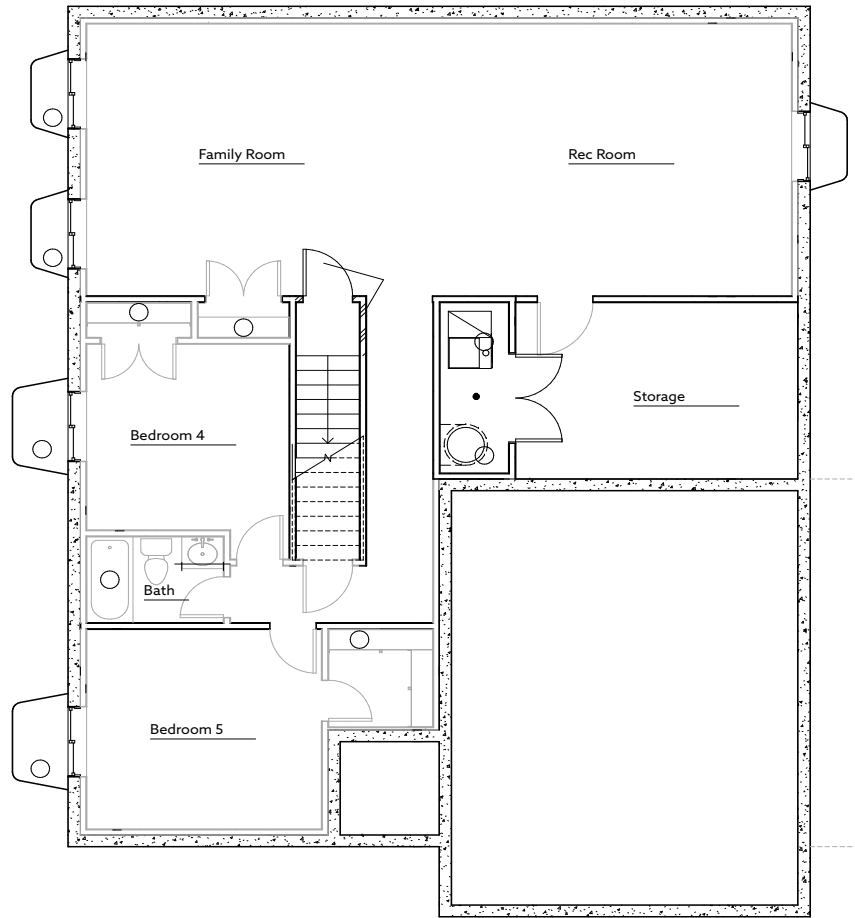

Basement

Notes