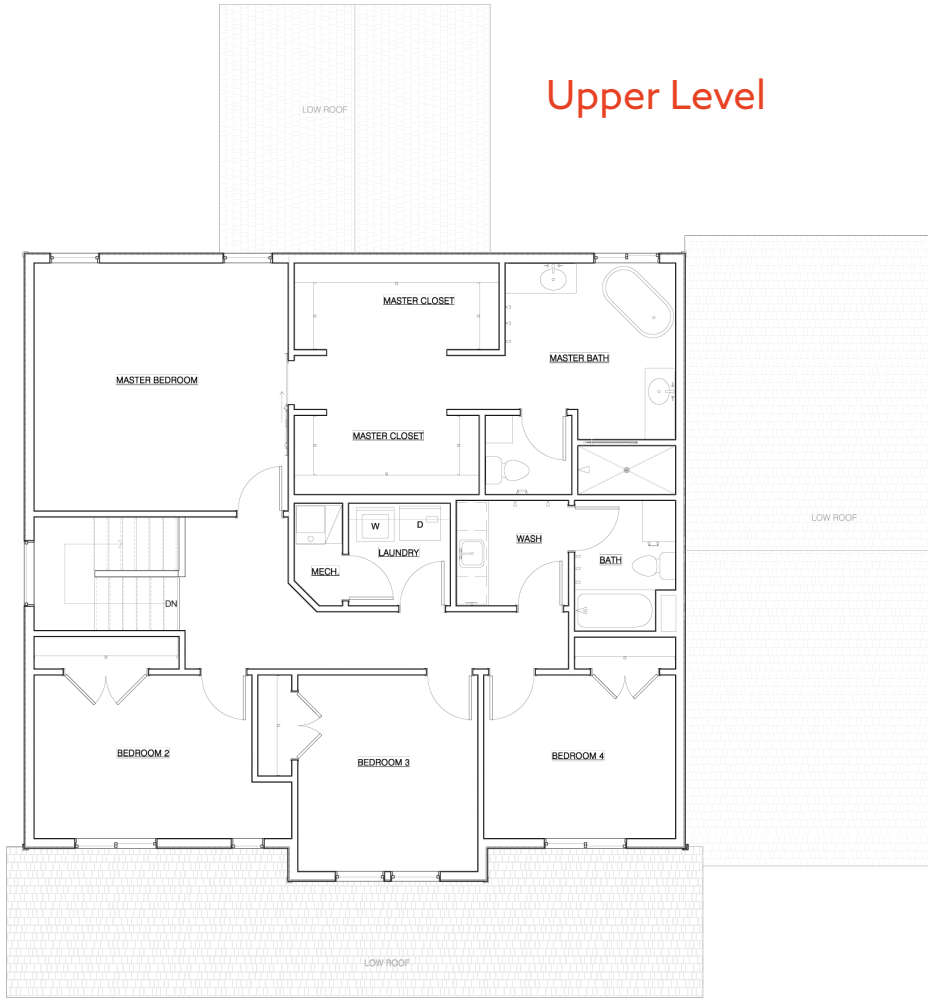

Upper Level