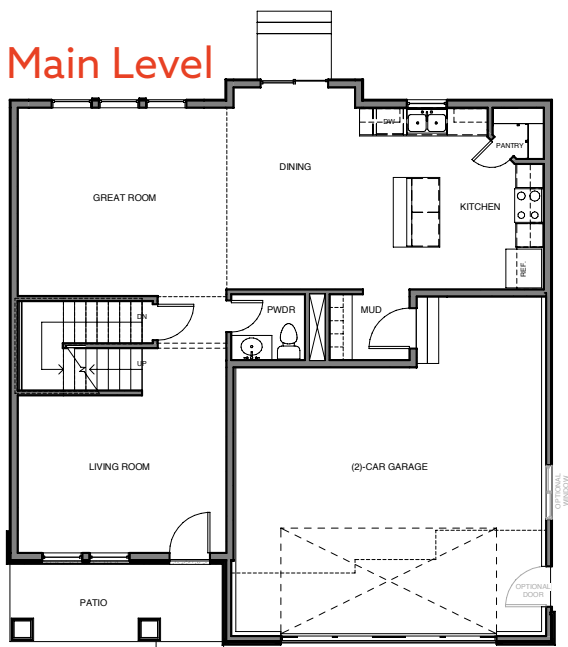

APRIL DAWN

Elevation A

Elevation B

Total Finished Square Footage 2105

Total Unfinished Square Footage 1075

Total Square Footage 3180

Finished Bedrooms 4

Finished Bathrooms 2 ½

Available with optional 3-Car garage

Includes finished laundry room

Notes

All renderings are artists' conception. Continuing a policy of constant design and pricing improvement, we reserve the right of price, product or design change without obligation to notify.

801.383.3252
See more at jthomashomes.com

Main Level

Notes

Upper Level

Basement