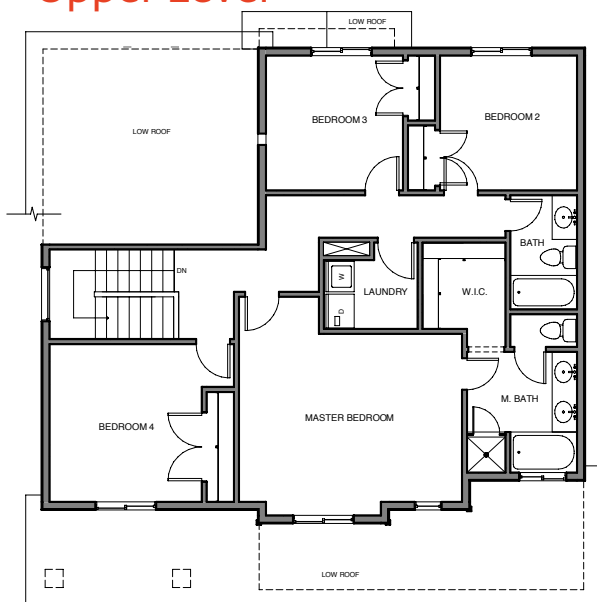

APRIL DAWN

Elevation A

Elevation B

Total Finished Square Footage 2105

Total Unfinished Square Footage 1075

Total Square Footage 3180

Finished Bedrooms 4

Finished Bathrooms 2 ½

Available with optional 3-Car garage

Includes finished laundry room

Notes

All renderings are artists' conception. Continuing a policy of constant design and pricing improvement, we reserve the right of price, product or design change without obligation to notify.

801.383.3252
See more at jthomashomes.com

Main Level

Notes

Upper Level

Basement