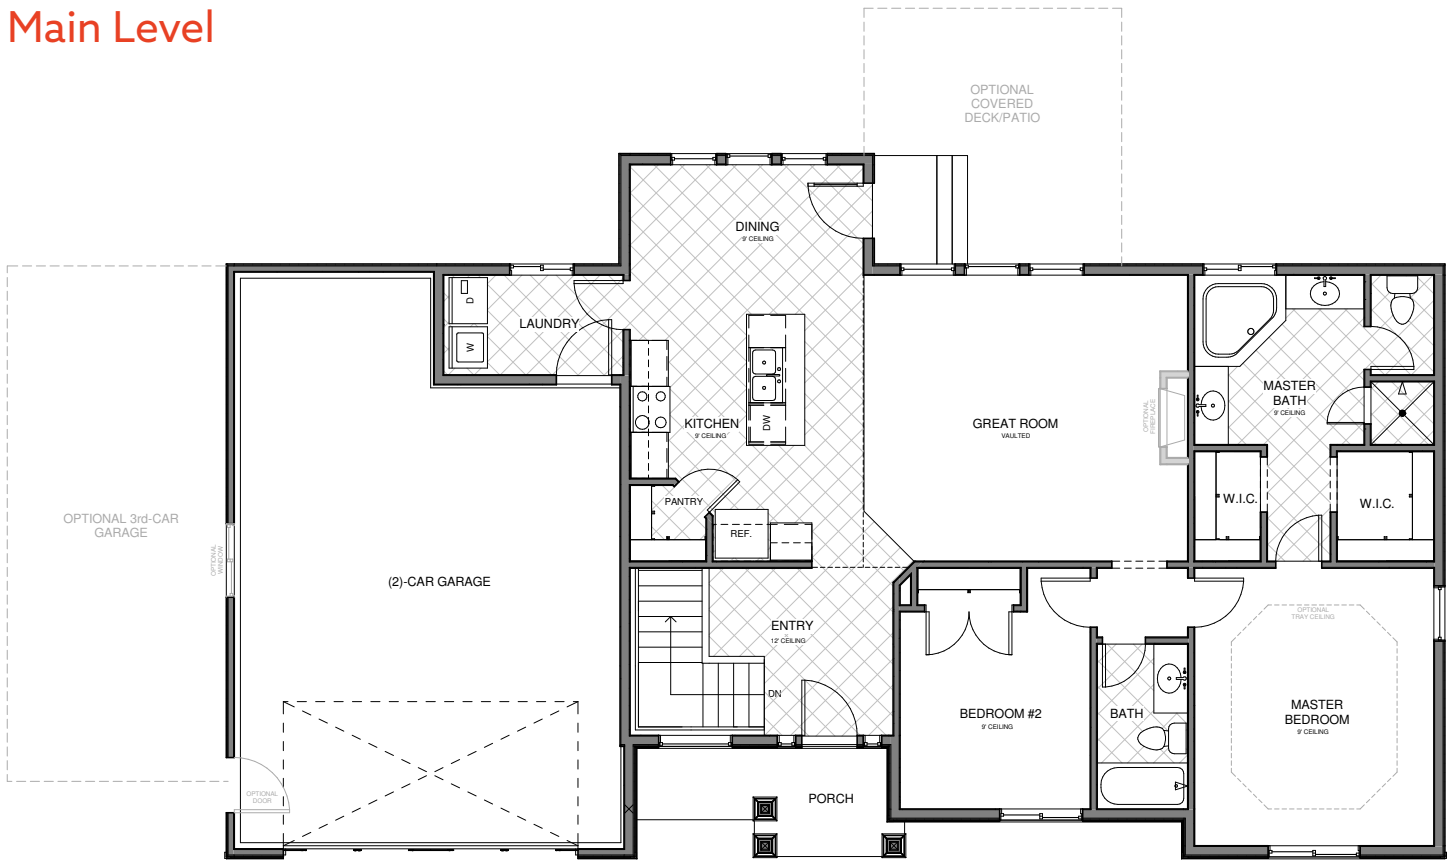

Elevation A

Elevation B

Total Finished Square Footage 1512

Total Unfinished Square Footage 1522

Total Square Footage 3034

Finished Bedrooms 5

Finished Bathrooms 3

Available with optional 3-Car garage

Main Level

Basement