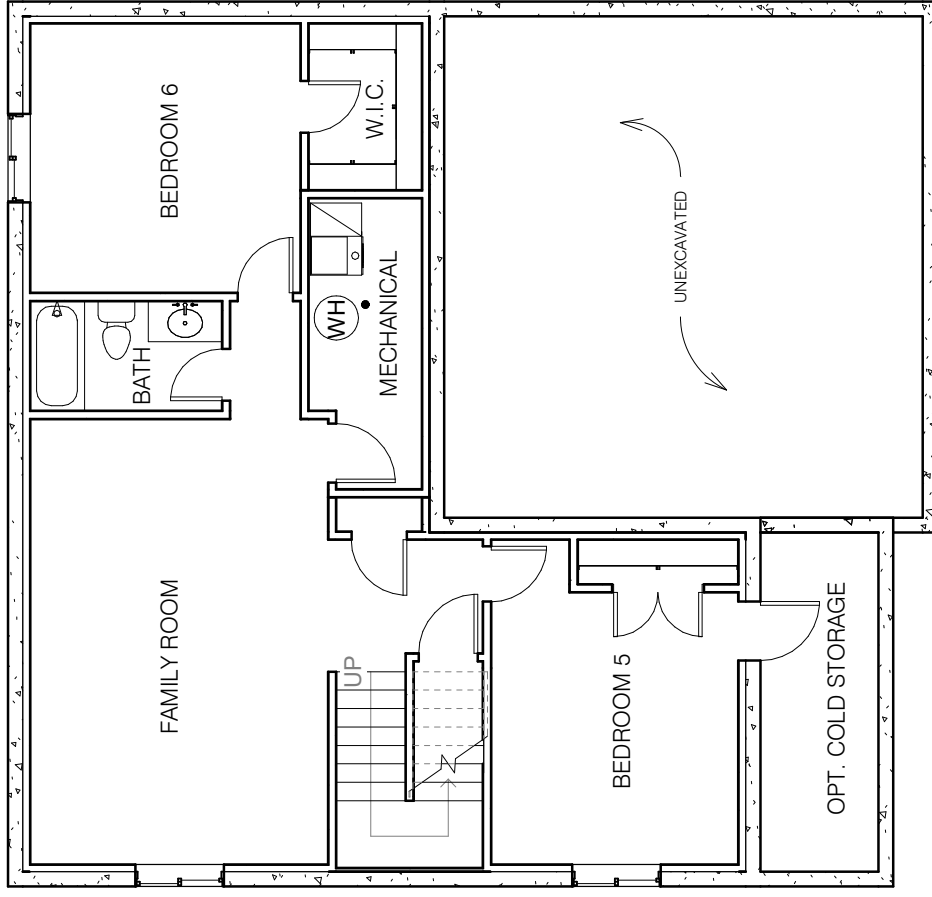

## Main Level

- Total Finished Square Footage** 2524
- Total Unfinished Square Footage** 949
- Total Square Footage** 3473
- Finished Bedrooms** 4
- Finished Bathrooms** 2 ½
- Includes living room / study on main level**
- Includes finished laundry room**
- Optional 3-car tandem garage**
- Optional covered deck/patio**

**Basement**

**Upper Level**