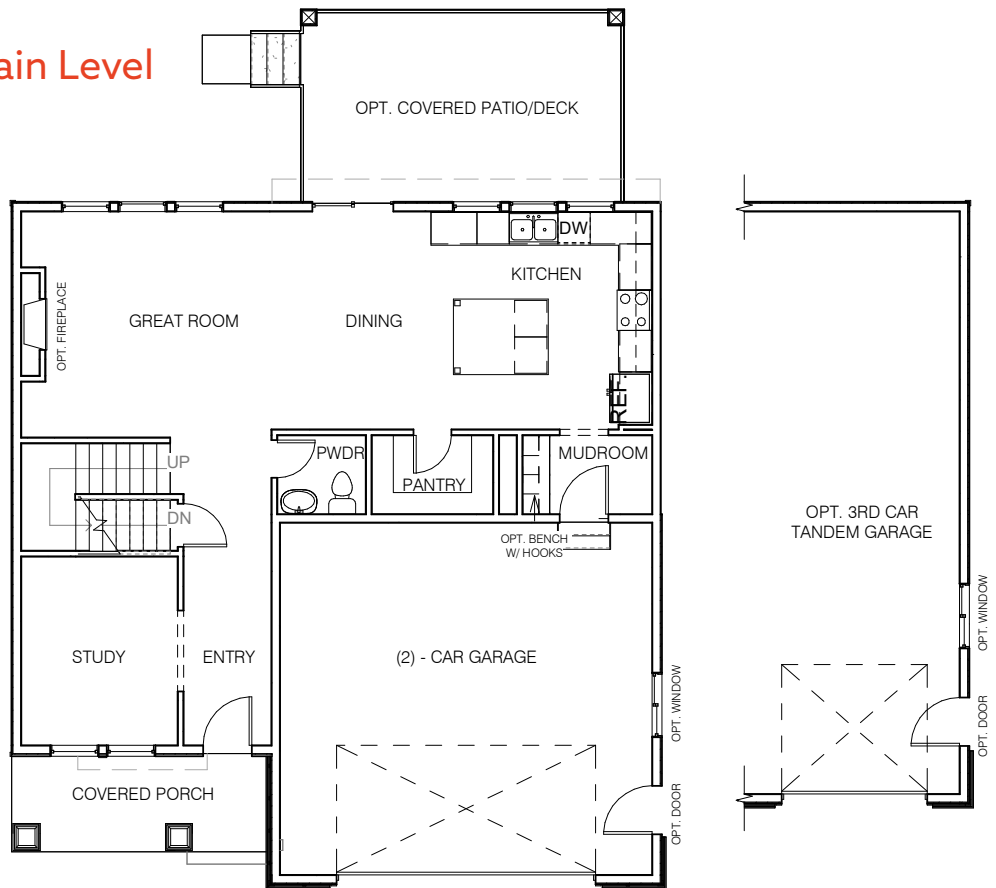

## Main Level

- Total Finished Square Footage** 2524
- Total Unfinished Square Footage** 949
- Total Square Footage** 3473
- Finished Bedrooms** 4
- Finished Bathrooms** 2 ½
- Includes living room / study on main level**
- Includes finished laundry room**
- Optional 3-car tandem garage**
- Optional covered deck/patio**